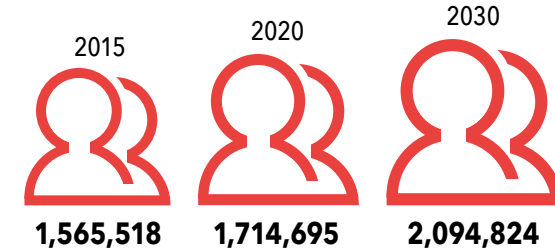

The West Valley

15 Communities... One Workforce

Did you know?

1.6 million people live in the West Valley.

69% of the West Valley workforce commutes outside of the region to work in other parts of Maricopa County.

40% of Phoenix residents live west of Interstate 17. Phoenix, the state's largest city, has a population of 1.5 million.

28% of the manufacturing workers in Maricopa County live in the West Valley, yet only 16% of the jobs are located here.

$62,775 is the average annual income for households in the West Valley.

37% of the healthcare workers in Maricopa County live in the West Valley, yet only 21% of the jobs are located here.

62% of the West Valley population is workforce age.

34% of the professional finance and insurance workers in Maricopa County live in the West Valley, yet only 12% of the jobs are located here.

Projected Population Growth

Source: Maricopa Association of Governments (MAG), 2016 Population Projections