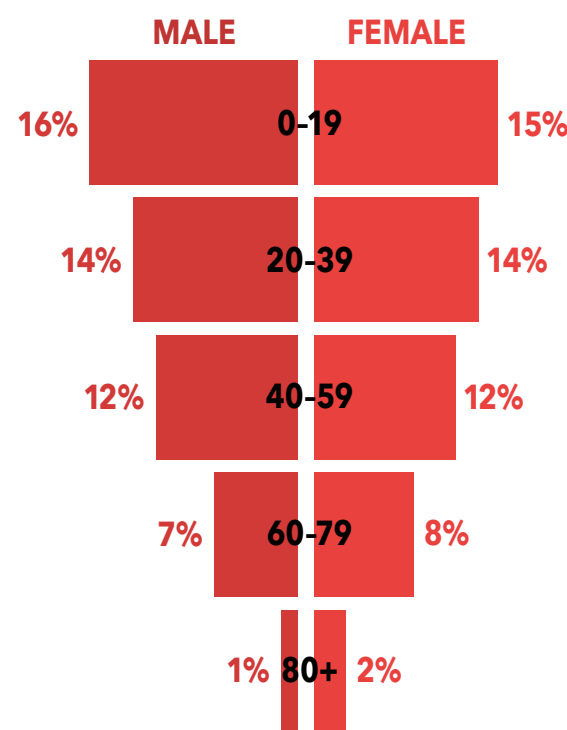

**28%** of the manufacturing workers in Maricopa County live in the West Valley, yet only 16% of the jobs are located here.

**\$62,775** is the average annual income for households in the West Valley.

**37%** of the healthcare workers in Maricopa County live in the West Valley, yet only 21% of the jobs are located here.

**62%** of the West Valley population is workforce age.

**34%** of the professional finance and insurance workers in Maricopa County live in the West Valley, yet only 12% of the jobs are located here.

### Projected Population Growth

Source: Maricopa Association of Governments (MAG), 2016 Population Projections

### Age Distribution