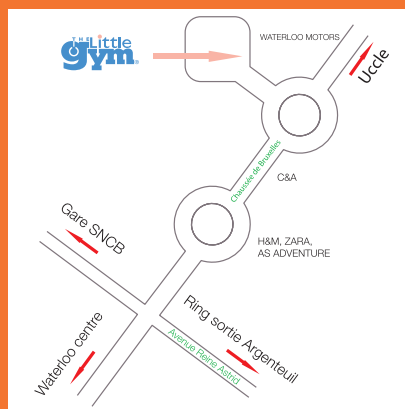

CAMP PRICES

Camp for ages 2.5-8 year old.

Members: 21€ per 1/2 day

Non-Members: 23€ per 1/2 day

Monday

Tuesday

Wednesday

Thursday

Friday

Saturday

9:00-12:00 a.m.
Nursery 8:30-9:00

9:00-12:00 a.m.
Nursery 8:30-9:00

9:00-12:00 a.m.
Nursery 8:30-9:00

9:00-12:00 a.m.
Nursery 8:30-9:00

9:00-12:00 a.m.
Nursery 8:30-9:00

N/A

1:00-4:00 p.m.
Nursery:4:00-6:00

1:00-4:00 p.m.
Nursery:4:00-6:00

1:00-4:00 p.m.
Nursery:4:00-6:00

1:00-4:00 p.m.
Nursery:4:00-6:00

1:00-4:00 p.m.
Nursery:4:00-6:00

N/A