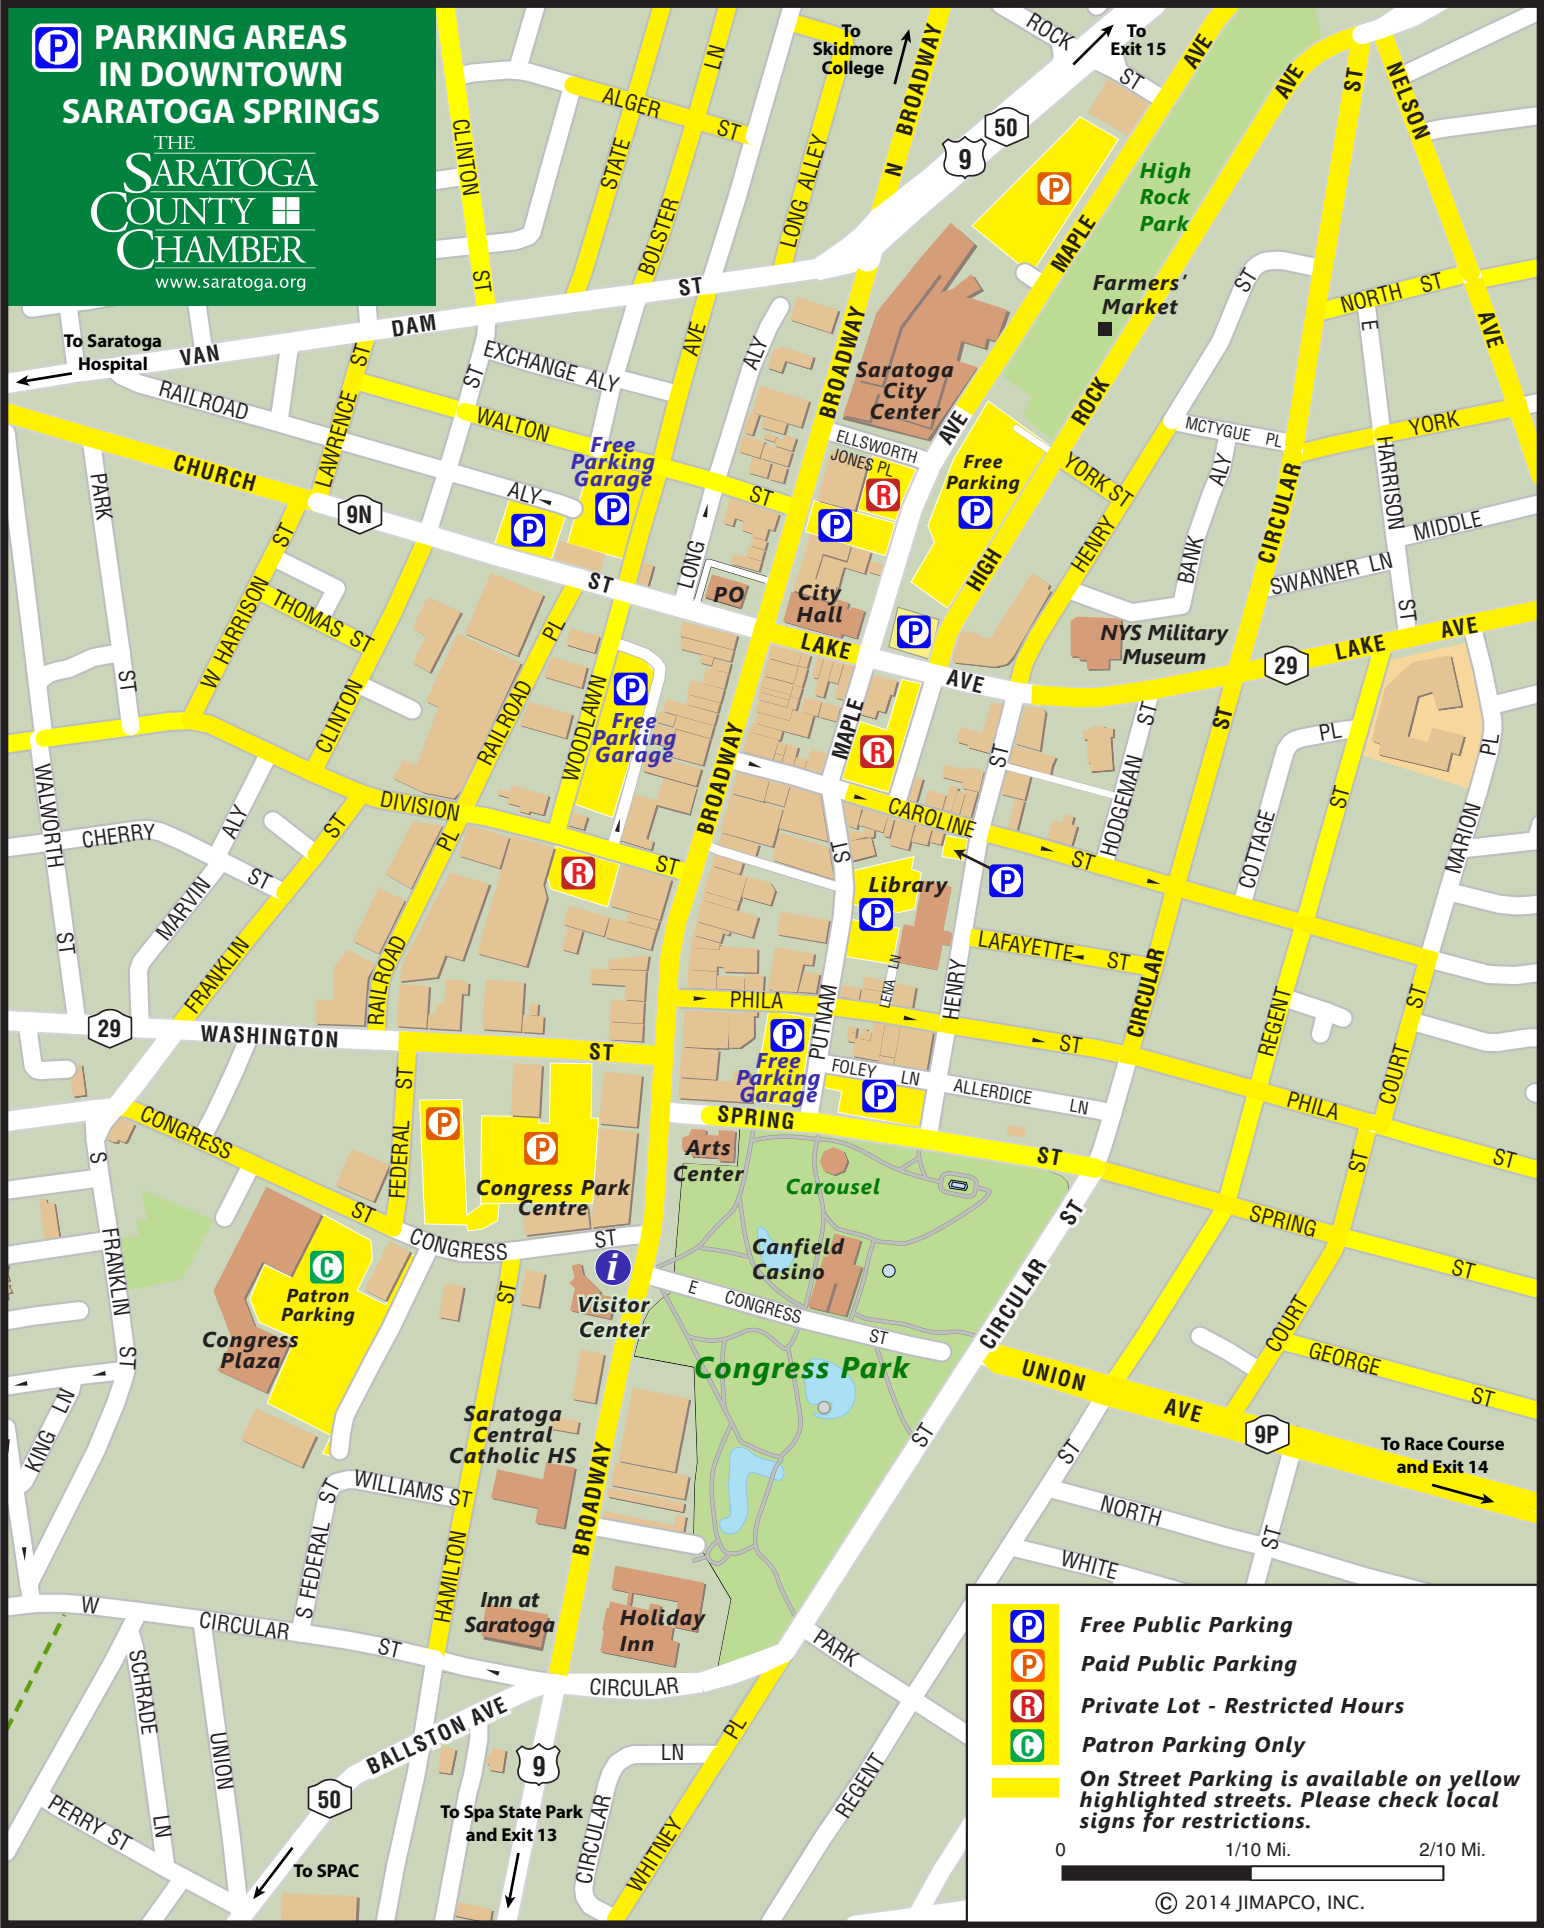

PARKING AREAS IN DOWNTOWN SARATOGA SPRINGS

- Free Public Parking
- Paid Public Parking
- Private Lot - Restricted Hours
- Patron Parking Only

On Street Parking is available on yellow highlighted streets. Please check local signs for restrictions.