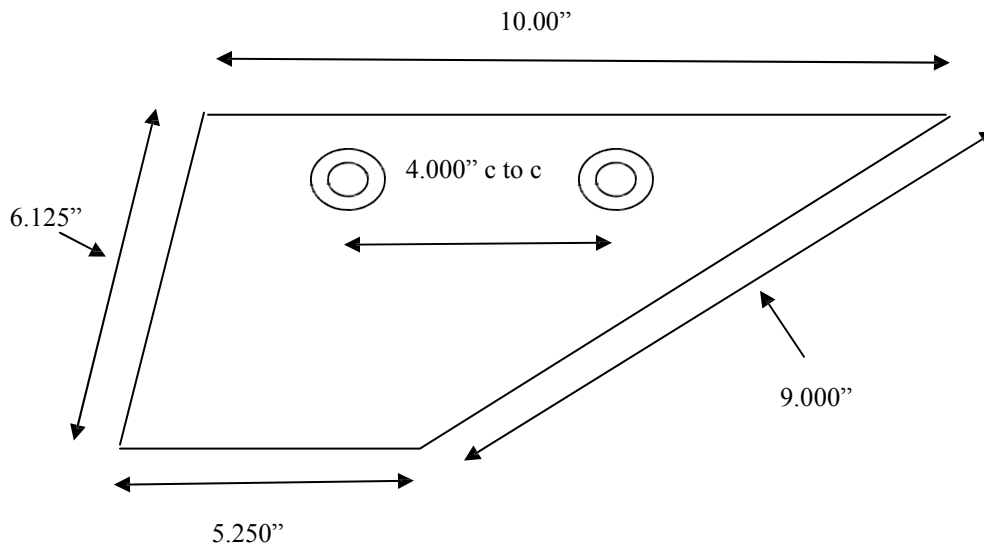

MARINETECH PRODUCTS, INC.

651-486-2010

info@marinotechproducts.com

Safe-Skeg

Model 35-SS720

Yamaha VMAX SHO 200-225-250, 4-stroke, 2013-present

DIMENSIONS

Made of 316 Marine Grade SS
1.5mm material thickness

Typical thickness of skeg
.625"

REV 1/16