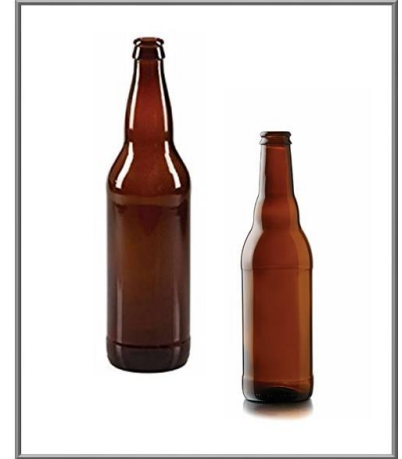

# Beer Bottles

The Next Step in Packaging Your Products

Showcase your beer with one of our specialty beer bottles. Made in a high quality traditional amber glass. Choose from anyone of our Eco-friendly bottles available in 12oz, 22oz, 32oz Growlette and 64oz Growlers. Neck finishes available in pry off, crown, screw neck, and cork & cage. We offer multiple beer bottle options for you to customize and showcase your product and its packaging.