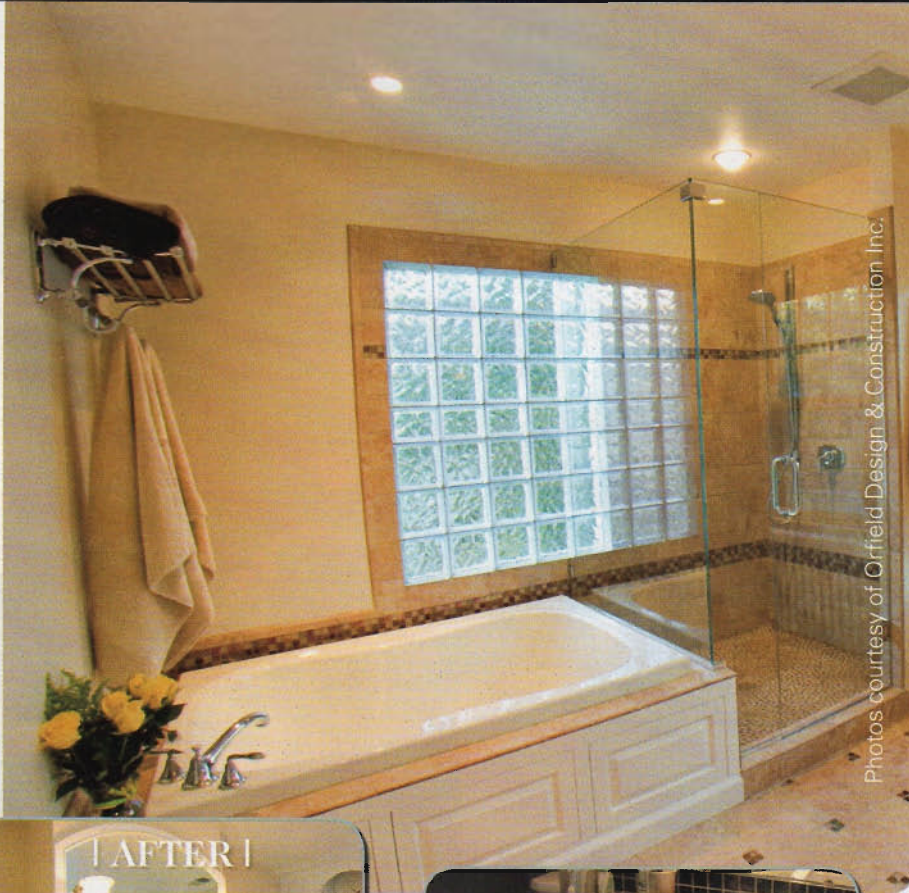

Understated Elegance

Designed by Orfield Design & Construction Inc.

The Cost \$48,000

| THE MATERIALS |

- CABINETS & MIRROR: Custom made by K&L Cabinets
- COUNTERTOPS: Cambria quartz in Burton Brown
- TOILET: TOTO's Sedona Beige Drake, elongated
- BATHTUB: Grohe's Jason JL535 with Chrome Seabury Tub Filler
- SINK: Kohler's biscuit undercounter lav
- SHOWER FLOOR: Sumatra frosted pebble mosaic from RBC Tile & Stone
- TUB & SHOWER TILE: Pietre Blera from RBC Tile & Stone
- TUB SPLASH TILE: OC Tessera coppertone from RBC Tile & Stone

| THE MISSION |

The charm and formality of this 1920's home somehow escaped the bathroom until these homeowners asked for a soft palate of muted, earthy colors for their remodel. More light and storage now inhabits the space, along with a frameless shower on a pebble tile foundation.

| THE HIGHLIGHTS |

The countertop, sconces, shower controls and shelves were all placed to accommodate 1 foot of height difference between the owners. 🏠

Editorial Resources begin on page 40.

| FLOOR PLAN BEFORE |