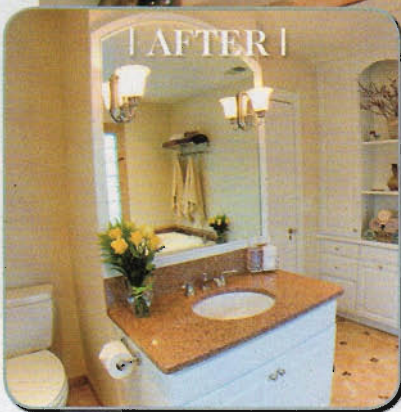

Understated Elegance

Designed by Orfield Design & Construction Inc.

The Cost \$48,000

| THE MATERIALS |

- CABINETS & MIRROR: Custom made by K&L Cabinets
- COUNTERTOPS: Cambria quartz in Burton Brown
- TOILET: TOTO's Sedona Beige Drake, elongated
- BATHTUB: Grohe's Jason JL535 with Chrome Seabury Tub Filler
- SINK: Kohler's biscuit undercounter lav
- SHOWER FLOOR: Sumatra frosted pebble mosaic from RBC Tile & Stone
- TUB & SHOWER TILE: Pietre Blera from RBC Tile & Stone
- TUB SPLASH TILE: OC Tessera coppertone from RBC Tile & Stone

| THE MISSION |

The charm and formality of this 1920's home somehow escaped the bathroom until these homeowners asked for a soft palate of muted, earthy colors for their remodel. More light and storage now inhabits the space, along with a frameless shower on a pebble tile foundation.

| THE HIGHLIGHTS |

The countertop, sconces, shower controls and shelves were all placed to accommodate 1 foot of height difference between the owners. 🏠

Editorial Resources begin on page 40.

| FLOOR PLAN BEFORE |