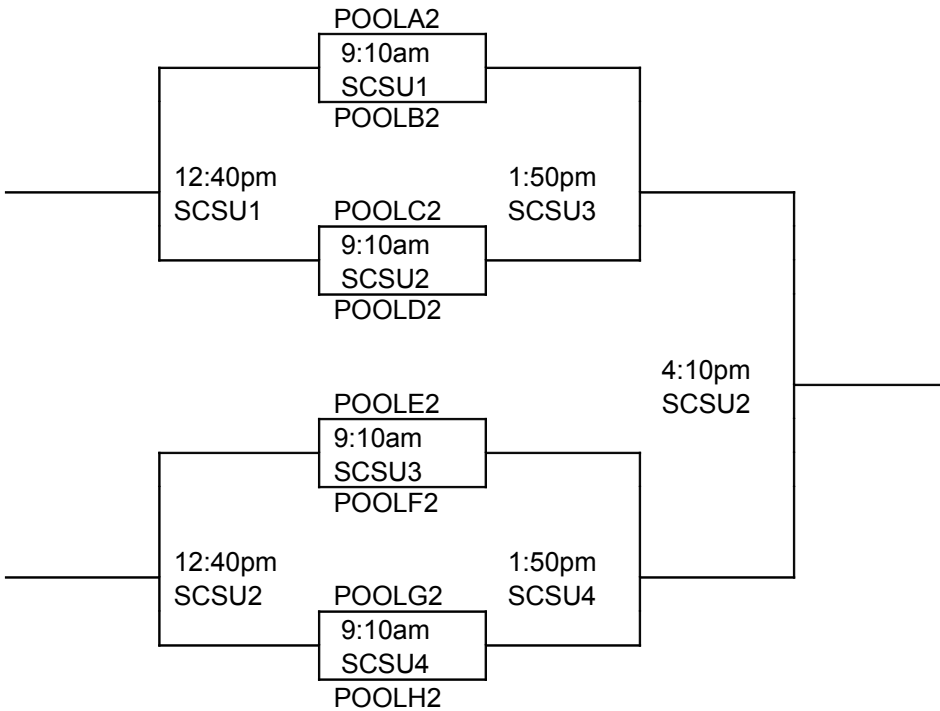

Silver Bracket