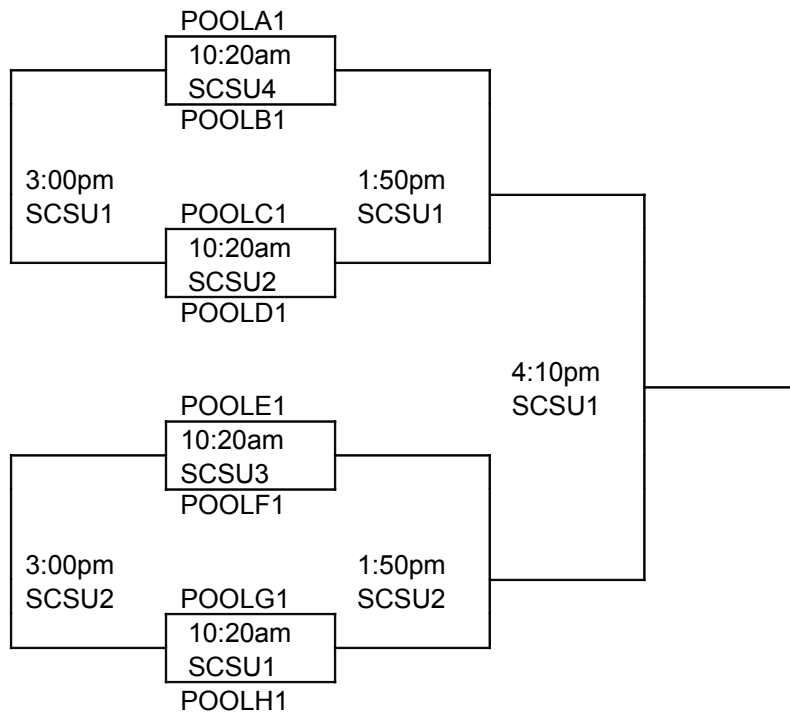

## POOL F

Team	Wins	Losses	Score
16. Top Flight			
17. MN Swish			
18. WC Wildcats Blue			

**17-18** 1:50pm Sat. AHS3  
**16-18** 5:20pm Sat. SRMS3  
**16-17** 7:40pm Sat. MHES

## POOL G

Team	Wins	Losses	Score
19. MN Clippers			
20. MN Lockdown			
21. Heat MacDonald			

**19-20** 4:10pm Sat. SRMS3  
**20-21** 6:30pm Sat. MHES  
**19-21** 8:50pm Sat. SRMS3

## POOL H

Team	Wins	Losses	Score
22. WI Plymkrs Burns			
23. MN Stars High Impact			
24. NW Rage			

**22-23** 4:10pm Sat. SRMS3  
**22-24** 6:30pm Sat. SRMS3  
**24-23** 8:50pm Sat. MHES

**\*ALL TEAMS WILL ADVANCE TO BRACKET PLAY SUNDAY**

## Championship Bracket