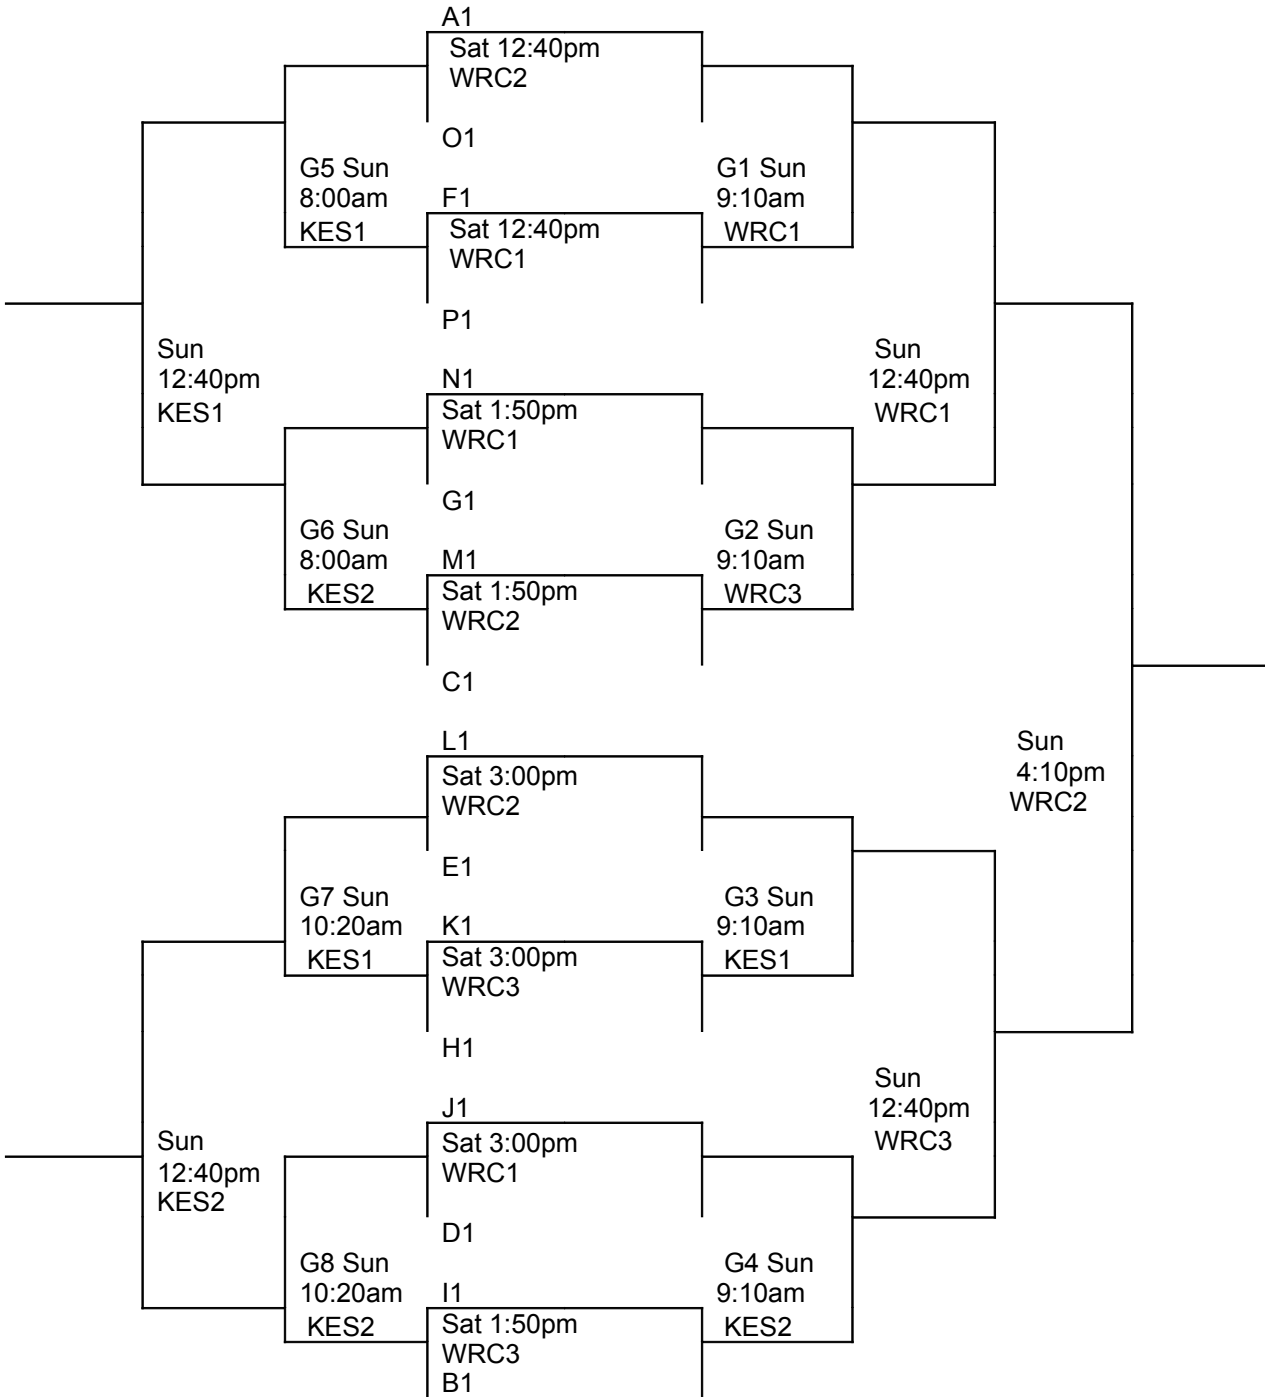

MN Comets Shootout Boys 16U Division

WRC= Whitney Recreation Center, St. Cloud, MN
SRMS= Sauk Rapids Middle School, Sauk Rapids, MN
SRHS= Sauk Rapids High School, Sauk Rapids, MN
KES= Kennedy Elementary, St. Joseph, MN
SHS= Sartell High School, Sartell, MN

Pools

A. Comets Elite Stumpf v Twin Ports Pride	Sat.	9:10am	WRC2
B. Fury Zurn v Crossfire Dahl	Sat.	10:20am	WRC2
C. Select McCabe v Heat Gardner	Sat.	9:10am	WRC3
D. WOTN Herberg v EOTO Black	Sat.	10:20am	WRC3
E. Heat Nord v Moorhead United	Sat.	10:20am	WRC1
F. ECI Prospects v Heat Wylie	Sat.	9:10am	WRC1
G. Magic Vatsaas v MN Ice Sammy	Sat.	11:30am	WRC2
H. WI Plymkrs Streeg v ECI Nagel	Sat.	11:30am	WRC3
I. MN Lockdown v MN Elite	Sat.	9:10am	SRHS1
J. Comets Elite DLR v MN Rise	Sat.	11:30am	WRC1
K. Crossfire Weege v MN Phenom	Sat.	10:20am	SRHS1
L. MN Swish Dahl v MN Ice Arroyo	Sat.	11:30am	SRHS3
M. Fury Jaryan v Select Olafeso	Sat.	9:10am	SRHS2
N. Heat Bui v IA Bomb Squad	Sat.	11:30am	SRHS2
O. MN Prep v Real Athletics Robinson	Sat.	10:20am	SRHS3
P. WOTN Ewing v Comets Elite Kirchner	Sat.	8:00am	WRC1
Q. WC Wildcats v SW Slam	Sat.	9:10am	SRHSAUX
R. Comets Regional v MN Surge	Sat.	8:00am	WRC3
S. Montevideo v MN Swish Angell	Sat.	9:10am	SRHS3
T. Heat VanWyk v Twin Ports Ramberg	Sat.	11:30am	SRHSAUX
U. Comets Blue v ECI Peterson	Sat.	8:00am	SRHS2
V. Select Hoffman v Lake Superior Freeze	Sat.	11:30am	SRHS1
W.WC United v MN Ice James	Sat.	10:20am	SRHSAUX
X. MN Rebels v Aftershock Poncelet	Sat.	10:20am	SRHS2

PLATINUM BRACKET

LG5
Sun
1:50pm
KES1
LG6

LG7
Sun
1:50pm
KES2
LG8

LG1
Sun
12:40pm
WRC2
LG2

LG3
Sun
1:50pm
WRC2
LG4

GOLD

BRACKET

LG5
Sun
3:00pm
SHS1
LG6

LG7
Sun
3:00pm
SHS2
LG8

LG1
Sun
4:10pm
SRHSAUX
LG2

LG3
Sun
4:10pm
SRHS3
LG4

SILVER BRACKET

LG5
Sun
12:40pm
SHS3
LG6

LG7
Sun
1:50pm
SHS3
LG8

LG1
Sun
1:50pm
SHS1
LG2

LG3
Sun
1:50pm
SHS2
LG4