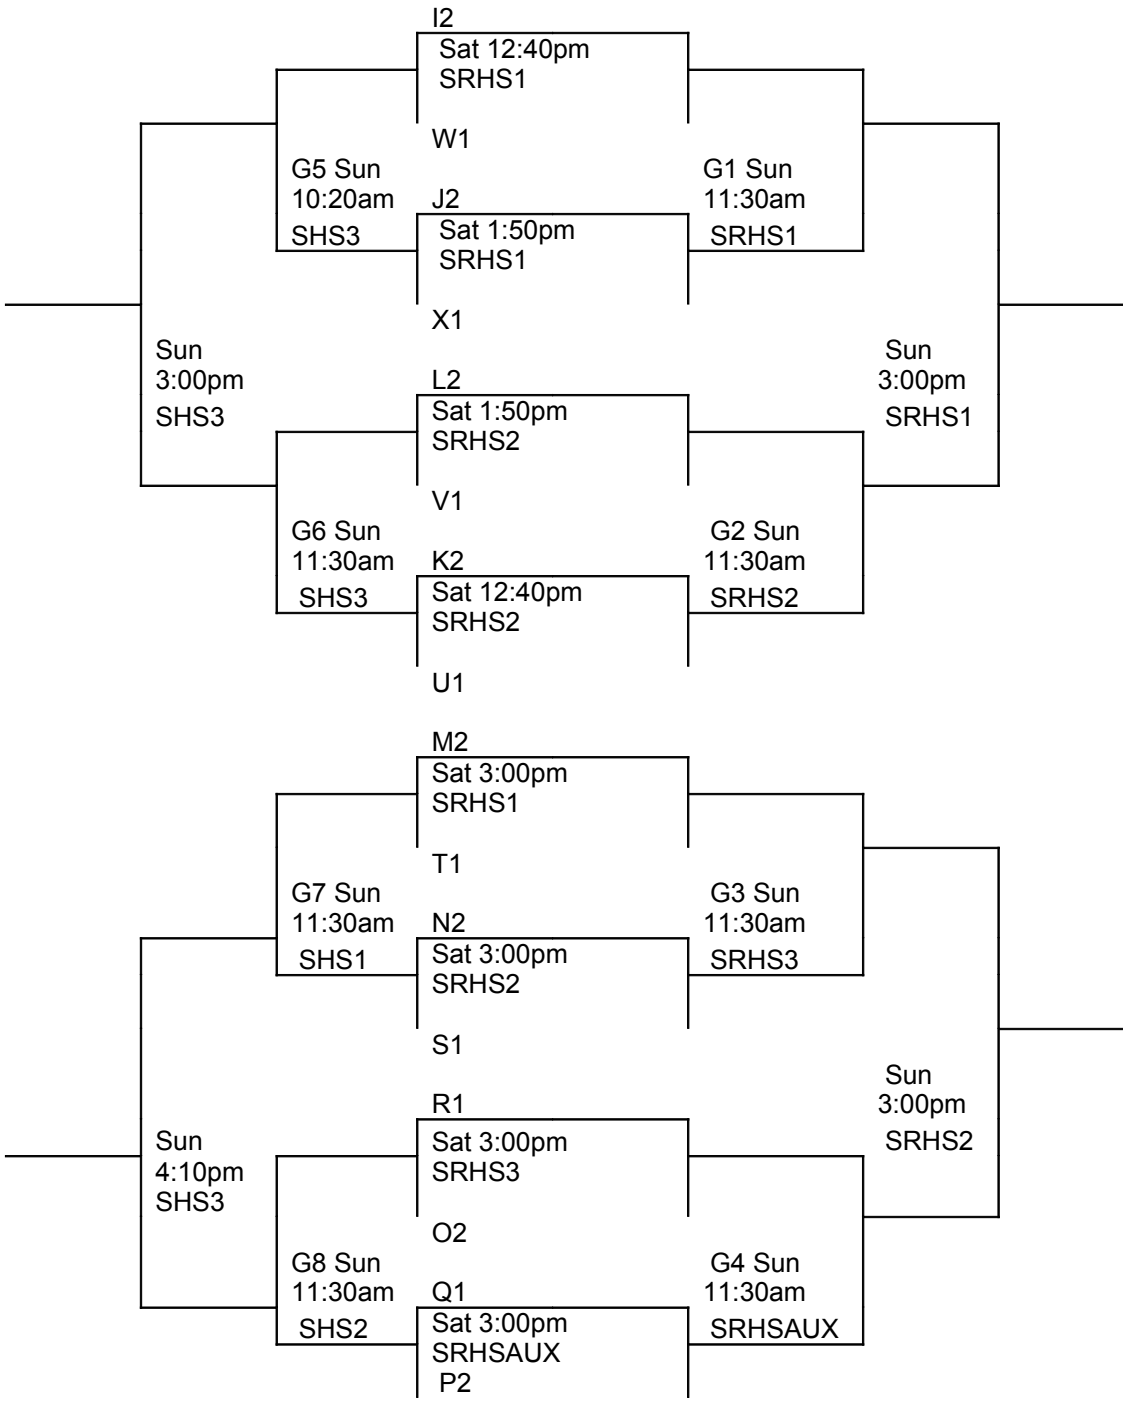

MN Comets Shootout Boys 16U Division

WRC= Whitney Recreation Center, St. Cloud, MN
SRMS= Sauk Rapids Middle School, Sauk Rapids, MN
SRHS= Sauk Rapids High School, Sauk Rapids, MN
KES= Kennedy Elementary, St. Joseph, MN
SHS= Sartell High School, Sartell, MN

Pools

A. Comets Elite Stumpf v Twin Ports Pride	Sat.	9:10am	WRC2
B. Fury Zurn v Crossfire Dahl	Sat.	10:20am	WRC2
C. Select McCabe v Heat Gardner	Sat.	9:10am	WRC3
D. WOTN Herberg v EOTO Black	Sat.	10:20am	WRC3
E. Heat Nord v Moorhead United	Sat.	10:20am	WRC1
F. ECI Prospects v Heat Wylie	Sat.	9:10am	WRC1
G. Magic Vatsaas v MN Ice Sammy	Sat.	11:30am	WRC2
H. WI Plymkrs Streeg v ECI Nagel	Sat.	11:30am	WRC3
I. MN Lockdown v MN Elite	Sat.	9:10am	SRHS1
J. Comets Elite DLR v MN Rise	Sat.	11:30am	WRC1
K. Crossfire Weege v MN Phenom	Sat.	10:20am	SRHS1
L. MN Swish Dahl v MN Ice Arroyo	Sat.	11:30am	SRHS3
M. Fury Jaryan v Select Olafeso	Sat.	9:10am	SRHS2
N. Heat Bui v IA Bomb Squad	Sat.	11:30am	SRHS2
O. MN Prep v Real Athletics Robinson	Sat.	10:20am	SRHS3
P. WOTN Ewing v Comets Elite Kirchner	Sat.	8:00am	WRC1
Q. WC Wildcats v SW Slam	Sat.	9:10am	SRHSAUX
R. Comets Regional v MN Surge	Sat.	8:00am	WRC3
S. Montevideo v MN Swish Angell	Sat.	9:10am	SRHS3
T. Heat VanWyk v Twin Ports Ramberg	Sat.	11:30am	SRHSAUX
U. Comets Blue v ECI Peterson	Sat.	8:00am	SRHS2
V. Select Hoffman v Lake Superior Freeze	Sat.	11:30am	SRHS1
W.WC United v MN Ice James	Sat.	10:20am	SRHSAUX
X. MN Rebels v Aftershock Poncelet	Sat.	10:20am	SRHS2

PLATINUM BRACKET

LG5
Sun
1:50pm
KES1
LG6

LG7
Sun
1:50pm
KES2
LG8

LG1
Sun
12:40pm
WRC2
LG2

LG3
Sun
1:50pm
WRC2
LG4

GOLD

BRACKET

LG5
Sun
3:00pm
SHS1
LG6

LG7
Sun
3:00pm
SHS2
LG8

LG1
Sun
4:10pm
SRHSAUX
LG2

LG3
Sun
4:10pm
SRHS3
LG4

SILVER BRACKET

LG5
Sun
12:40pm
SHS3
LG6

LG7
Sun
1:50pm
SHS3
LG8

LG1
Sun
1:50pm
SHS1
LG2

LG3
Sun
1:50pm
SHS2
LG4