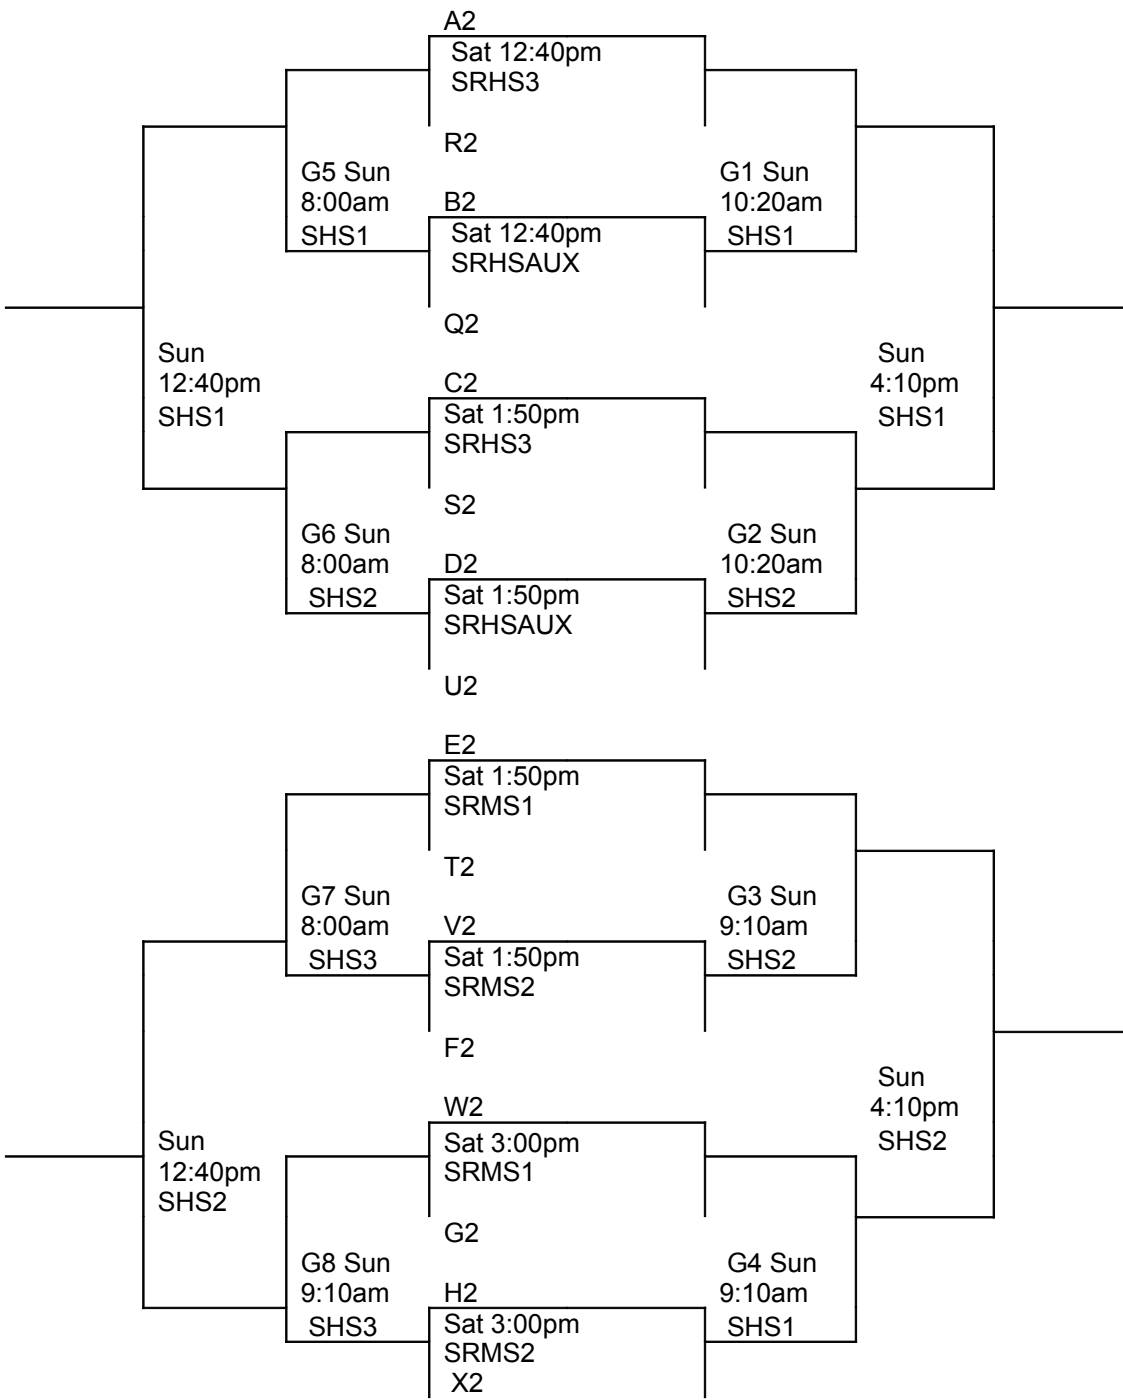

MN Comets Shootout Boys 16U Division

WRC= Whitney Recreation Center, St. Cloud, MN
SRMS= Sauk Rapids Middle School, Sauk Rapids, MN
SRHS= Sauk Rapids High School, Sauk Rapids, MN
KES= Kennedy Elementary, St. Joseph, MN
SHS= Sartell High School, Sartell, MN

Pools

A. Comets Elite Stumpf v Twin Ports Pride	Sat.	9:10am	WRC2
B. Fury Zurn v Crossfire Dahl	Sat.	10:20am	WRC2
C. Select McCabe v Heat Gardner	Sat.	9:10am	WRC3
D. WOTN Herberg v EOTO Black	Sat.	10:20am	WRC3
E. Heat Nord v Moorhead United	Sat.	10:20am	WRC1
F. ECI Prospects v Heat Wylie	Sat.	9:10am	WRC1
G. Magic Vatsaas v MN Ice Sammy	Sat.	11:30am	WRC2
H. WI Plymkrs Streeg v ECI Nagel	Sat.	11:30am	WRC3
I. MN Lockdown v MN Elite	Sat.	9:10am	SRHS1
J. Comets Elite DLR v MN Rise	Sat.	11:30am	WRC1
K. Crossfire Weege v MN Phenom	Sat.	10:20am	SRHS1
L. MN Swish Dahl v MN Ice Arroyo	Sat.	11:30am	SRHS3
M. Fury Jaryan v Select Olafeso	Sat.	9:10am	SRHS2
N. Heat Bui v IA Bomb Squad	Sat.	11:30am	SRHS2
O. MN Prep v Real Athletics Robinson	Sat.	10:20am	SRHS3
P. WOTN Ewing v Comets Elite Kirchner	Sat.	8:00am	WRC1
Q. WC Wildcats v SW Slam	Sat.	9:10am	SRHSAUX
R. Comets Regional v MN Surge	Sat.	8:00am	WRC3
S. Montevideo v MN Swish Angell	Sat.	9:10am	SRHS3
T. Heat VanWyk v Twin Ports Ramberg	Sat.	11:30am	SRHSAUX
U. Comets Blue v ECI Peterson	Sat.	8:00am	SRHS2
V. Select Hoffman v Lake Superior Freeze	Sat.	11:30am	SRHS1
W.WC United v MN Ice James	Sat.	10:20am	SRHSAUX
X. MN Rebels v Aftershock Poncelet	Sat.	10:20am	SRHS2

PLATINUM BRACKET

LG5
Sun
1:50pm
KES1
LG6

LG7
Sun
1:50pm
KES2
LG8

LG1
Sun
12:40pm
WRC2
LG2

LG3
Sun
1:50pm
WRC2
LG4

GOLD

BRACKET

LG5
Sun
3:00pm
SHS1
LG6

LG7
Sun
3:00pm
SHS2
LG8

LG1
Sun
4:10pm
SRHSAUX
LG2

LG3
Sun
4:10pm
SRHS3
LG4

SILVER BRACKET

LG5
Sun
12:40pm
SHS3
LG6

LG7
Sun
1:50pm
SHS3
LG8

LG1
Sun
1:50pm
SHS1
LG2

LG3
Sun
1:50pm
SHS2
LG4