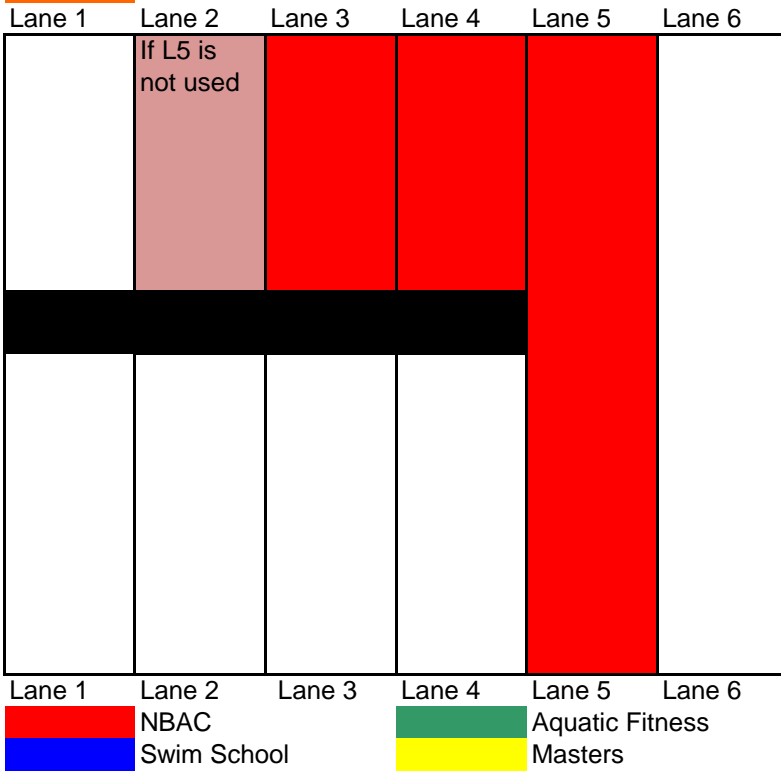

Legend:
NBAC (Red)
Swim School (Blue)
Aquatic Fitness (Green)
Masters (Yellow)

11:30 AM

Lane 1	Lane 2	Lane 3	Lane 4	Lane 5	Lane 6

Lane 1	Lane 2	Lane 3	Lane 4	Lane 5	Lane 6
	NBAC			Aquatic Fitness	
	Swim School			Masters	

12 Noon

Lane 1	Lane 2	Lane 3	Lane 4	Lane 5	Lane 6

Lane 1	Lane 2	Lane 3	Lane 4	Lane 5	Lane 6
	NBAC			Aquatic Fitness	
	Swim School			Masters	

12:30 PM

Lane 1	Lane 2	Lane 3	Lane 4	Lane 5	Lane 6

Lane 1	Lane 2	Lane 3	Lane 4	Lane 5	Lane 6
	NBAC			Aquatic Fitness	
	Swim School			Masters	

1:00 PM

Lane 1	Lane 2	Lane 3	Lane 4	Lane 5	Lane 6

Lane 1	Lane 2	Lane 3	Lane 4	Lane 5	Lane 6
	NBAC			Aquatic Fitness	
	Swim School			Masters	

1:30 PM

Lane 1	Lane 2	Lane 3	Lane 4	Lane 5	Lane 6
Lane 1	Lane 2	Lane 3	Lane 4	Lane 5	Lane 6
	NBAC			Aquatic Fitness	
	Swim School			Masters	

2:00 PM

Lane 1	Lane 2	Lane 3	Lane 4	Lane 5	Lane 6
	If L5 is not used			See L2 Note	
Lane 1	Lane 2	Lane 3	Lane 4	Lane 5	Lane 6
	NBAC			Aquatic Fitness	
	Swim School			Masters	

2:30 PM

3:00 PM

4:30 PM

5:00 PM