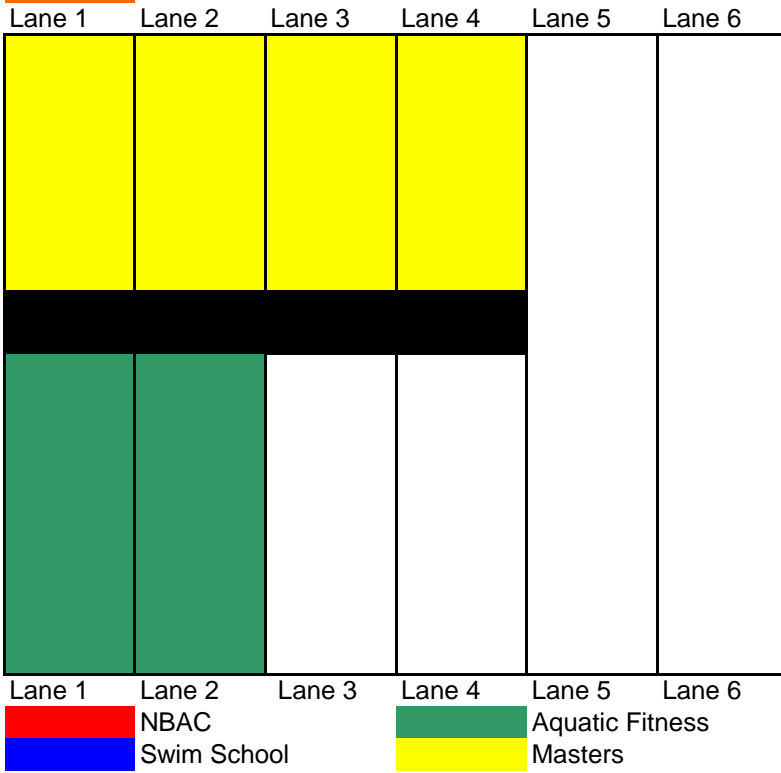

Lane 1	Lane 2	Lane 3	Lane 4	Lane 5	Lane 6
	NBAC			Aquatic Fitness	
	Swim School			Masters	

6:30 AM

7:00 AM

7:30 AM

Lane 1	Lane 2	Lane 3	Lane 4	Lane 5	Lane 6
			Red	Red	
Black					
				Red	

Lane 1	Lane 2	Lane 3	Lane 4	Lane 5	Lane 6
Red	NBAC	Green	Aquatic Fitness		
Blue	Swim School	Yellow	Masters		

8:00 AM

Lane 1	Lane 2	Lane 3	Lane 4	Lane 5	Lane 6
			Red	Red	
Black					
				Red	

Lane 1	Lane 2	Lane 3	Lane 4	Lane 5	Lane 6
Red	NBAC	Green	Aquatic Fitness		
Blue	Swim School	Yellow	Masters		

8:30 AM

Lane 1	Lane 2	Lane 3	Lane 4	Lane 5	Lane 6
Lane 1	Lane 2	Lane 3	Lane 4	Lane 5	Lane 6
	NBAC			Aquatic Fitness	
	Swim School			Masters	

9:00 AM

Lane 1	Lane 2	Lane 3	Lane 4	Lane 5	Lane 6
Lane 1	Lane 2	Lane 3	Lane 4	Lane 5	Lane 6
	NBAC			Aquatic Fitness	
	Swim School			Masters	

9:30 AM

10:00 AM

10:30 AM

Lane 1	Lane 2	Lane 3	Lane 4	Lane 5	Lane 6
Aquatic Fitness	Aquatic Fitness				
Swim School					

Lane 1 Lane 2 Lane 3 Lane 4 Lane 5 Lane 6

Legend:
NBAC (Red)
Swim School (Blue)
Aquatic Fitness (Green)
Masters (Yellow)

11:00 AM

Lane 1	Lane 2	Lane 3	Lane 4	Lane 5	Lane 6
Swim School					

Lane 1 Lane 2 Lane 3 Lane 4 Lane 5 Lane 6