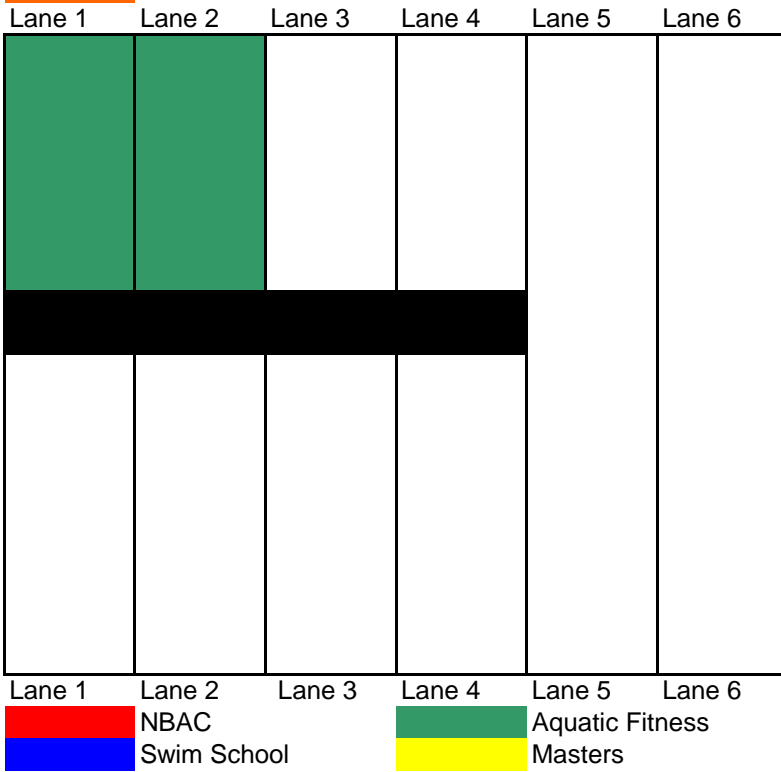

Lane 1	Lane 2	Lane 3	Lane 4	Lane 5	Lane 6
	NBAC			Aquatic Fitness	
	Swim School			Masters	

6:30 AM

7:00 AM

7:30 AM

Lane 1	Lane 2	Lane 3	Lane 4	Lane 5	Lane 6
			Red	Red	
Black					
				Red	

Lane 1	Lane 2	Lane 3	Lane 4	Lane 5	Lane 6
Red	NBAC	Green	Aquatic Fitness		
Blue	Swim School	Yellow	Masters		

8:00 AM

Lane 1	Lane 2	Lane 3	Lane 4	Lane 5	Lane 6
			Red	Red	
Black					
				Red	

Lane 1	Lane 2	Lane 3	Lane 4	Lane 5	Lane 6
Red	NBAC	Green	Aquatic Fitness		
Blue	Swim School	Yellow	Masters		

8:30 AM

Lane 1	Lane 2	Lane 3	Lane 4	Lane 5	Lane 6
Lane 1	Lane 2	Lane 3	Lane 4	Lane 5	Lane 6
	NBAC			Aquatic Fitness	
	Swim School			Masters	

9:00 AM

Lane 1	Lane 2	Lane 3	Lane 4	Lane 5	Lane 6
Lane 1	Lane 2	Lane 3	Lane 4	Lane 5	Lane 6
	NBAC			Aquatic Fitness	
	Swim School			Masters	

9:30 AM

10:00 AM

10:30 AM

Lane 1	Lane 2	Lane 3	Lane 4	Lane 5	Lane 6
Aquatic Fitness	Aquatic Fitness				
Swim School					

Lane 1 Lane 2 Lane 3 Lane 4 Lane 5 Lane 6

Legend:
NBAC (Red)
Swim School (Blue)
Aquatic Fitness (Green)
Masters (Yellow)

11:00 AM

Lane 1	Lane 2	Lane 3	Lane 4	Lane 5	Lane 6
Swim School					

Lane 1 Lane 2 Lane 3 Lane 4 Lane 5 Lane 6