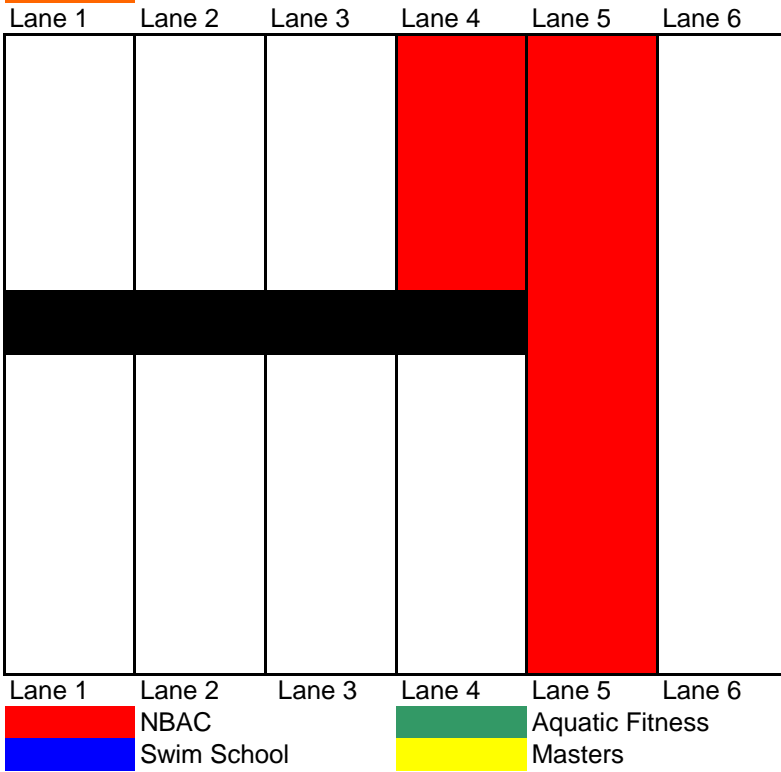

5:30 AM

Lane 1	Lane 2	Lane 3	Lane 4	Lane 5	Lane 6
				Start 5:45	
[Black Bar]					

Lane 1	Lane 2	Lane 3	Lane 4	Lane 5	Lane 6
	NBAC			Aquatic Fitness	
	Swim School			Masters	

6:00 AM

Lane 1	Lane 2	Lane 3	Lane 4	Lane 5	Lane 6
[Black Bar]					

Lane 1	Lane 2	Lane 3	Lane 4	Lane 5	Lane 6
	NBAC			Aquatic Fitness	
	Swim School			Masters	

6:30 AM

7:00 AM

7:30 AM

Lane 1	Lane 2	Lane 3	Lane 4	Lane 5	Lane 6
			Red	Red	
Black					
				Red	

Lane 1	Lane 2	Lane 3	Lane 4	Lane 5	Lane 6
Red	NBAC	Green	Aquatic Fitness		
Blue	Swim School	Yellow	Masters		

8:00 AM

Lane 1	Lane 2	Lane 3	Lane 4	Lane 5	Lane 6
			Red	Red	
Black					
				Red	

Lane 1	Lane 2	Lane 3	Lane 4	Lane 5	Lane 6
Red	NBAC	Green	Aquatic Fitness		
Blue	Swim School	Yellow	Masters		

8:30 AM

Lane 1	Lane 2	Lane 3	Lane 4	Lane 5	Lane 6
Lane 1	Lane 2	Lane 3	Lane 4	Lane 5	Lane 6
	NBAC			Aquatic Fitness	
	Swim School			Masters	