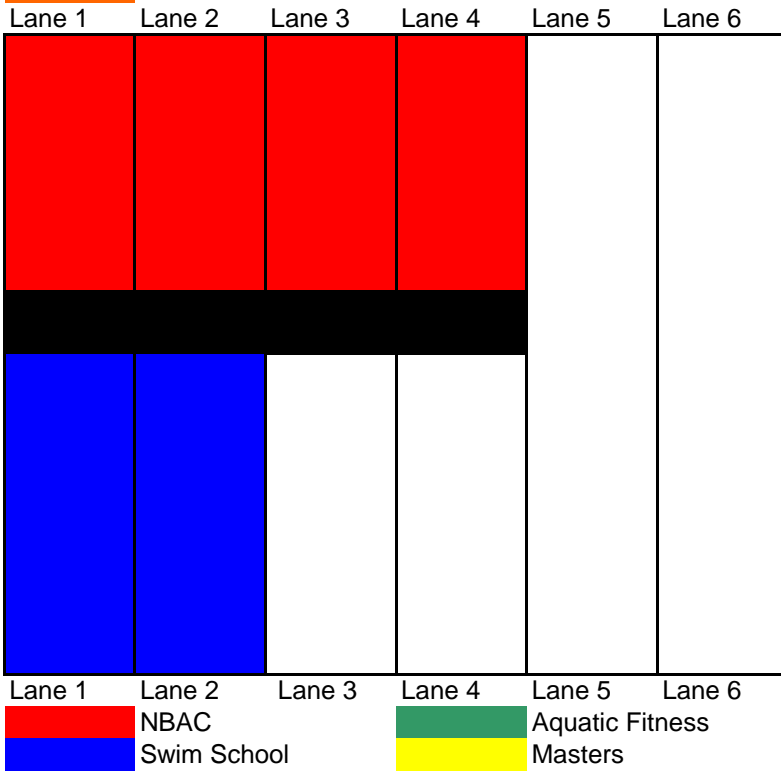

1:00 PM

Lane 1	Lane 2	Lane 3	Lane 4	Lane 5	Lane 6

Lane 1	Lane 2	Lane 3	Lane 4	Lane 5	Lane 6
	NBAC			Aquatic Fitness	
	Swim School			Masters	

1:30 PM

Lane 1	Lane 2	Lane 3	Lane 4	Lane 5	Lane 6
Lane 1	Lane 2	Lane 3	Lane 4	Lane 5	Lane 6
	NBAC			Aquatic Fitness	
	Swim School			Masters	

2:00 PM

Lane 1	Lane 2	Lane 3	Lane 4	Lane 5	Lane 6
	If L5 is not used			See L2 Note	
Lane 1	Lane 2	Lane 3	Lane 4	Lane 5	Lane 6
	NBAC			Aquatic Fitness	
	Swim School			Masters	

2:30 PM

3:00 PM

4:30 PM

5:00 PM

5:30 PM

6:00 PM

6:30 PM

Lane 1	Lane 2	Lane 3	Lane 4	Lane 5	Lane 6
Red	Red	Red	Red	White	White
Black				White	White
Blue	Blue	White	White	White	White

Lane 1 Lane 2 Lane 3 Lane 4 Lane 5 Lane 6

Red NBAC Green Aquatic Fitness
Blue Swim School Yellow Masters

7:00 PM

Lane 1	Lane 2	Lane 3	Lane 4	Lane 5	Lane 6
Red	Red	Red	Red	White	White
Black				White	White
White	White	White	White	White	White

Lane 1 Lane 2 Lane 3 Lane 4 Lane 5 Lane 6

Red NBAC Green Aquatic Fitness
Blue Swim School Yellow Masters