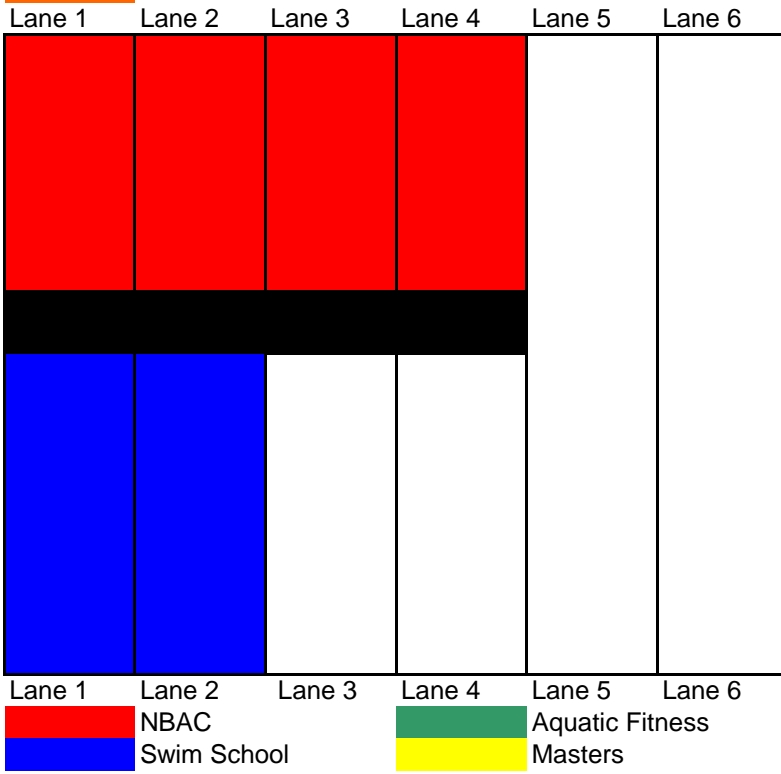

1:00 PM

Lane 1	Lane 2	Lane 3	Lane 4	Lane 5	Lane 6

Lane 1	Lane 2	Lane 3	Lane 4	Lane 5	Lane 6
	NBAC			Aquatic Fitness	
	Swim School			Masters	

1:30 PM

Lane 1	Lane 2	Lane 3	Lane 4	Lane 5	Lane 6
Lane 1	Lane 2	Lane 3	Lane 4	Lane 5	Lane 6
	NBAC			Aquatic Fitness	
	Swim School			Masters	

2:00 PM

Lane 1	Lane 2	Lane 3	Lane 4	Lane 5	Lane 6
	If L5 is not used			See L2 Note	
Lane 1	Lane 2	Lane 3	Lane 4	Lane 5	Lane 6
	NBAC			Aquatic Fitness	
	Swim School			Masters	

2:30 PM

3:00 PM

4:30 PM

5:00 PM

5:30 PM

6:00 PM

6:30 PM

Lane 1	Lane 2	Lane 3	Lane 4	Lane 5	Lane 6
Red	Red	Red	Red	White	White
Black				White	White
Blue	Blue	White	White	White	White

Lane 1 Lane 2 Lane 3 Lane 4 Lane 5 Lane 6

Red NBAC Green Aquatic Fitness
Blue Swim School Yellow Masters

7:00 PM

Lane 1	Lane 2	Lane 3	Lane 4	Lane 5	Lane 6
Red	Red	Red	Red	White	White
Black				White	White
White	White	White	White	White	White

Lane 1 Lane 2 Lane 3 Lane 4 Lane 5 Lane 6

Red NBAC Green Aquatic Fitness
Blue Swim School Yellow Masters