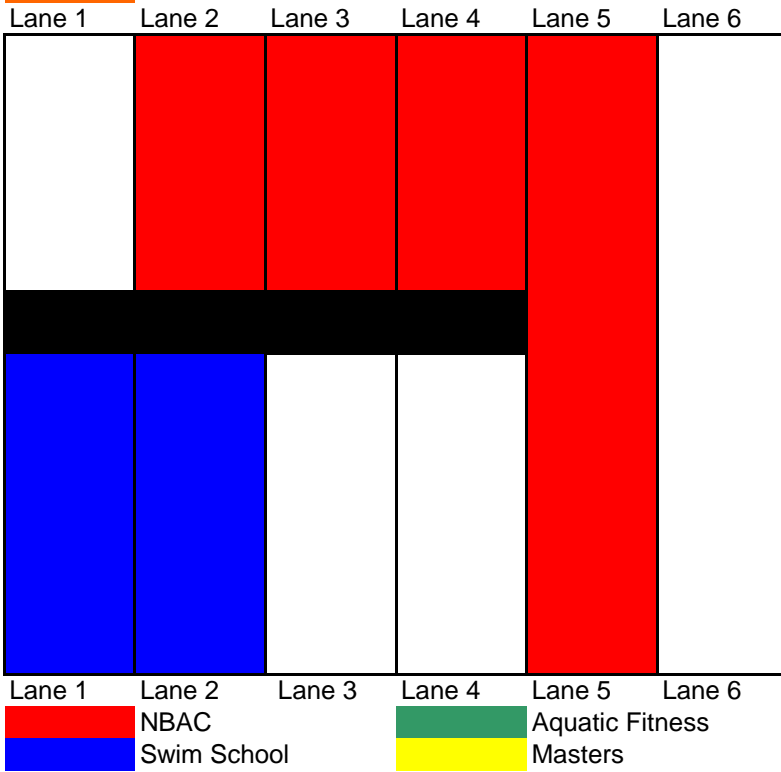

1:00 PM

Lane 1	Lane 2	Lane 3	Lane 4	Lane 5	Lane 6

Lane 1	Lane 2	Lane 3	Lane 4	Lane 5	Lane 6
	NBAC			Aquatic Fitness	
	Swim School			Masters	

1:30 PM

Lane 1	Lane 2	Lane 3	Lane 4	Lane 5	Lane 6
Lane 1	Lane 2	Lane 3	Lane 4	Lane 5	Lane 6
	NBAC			Aquatic Fitness	
	Swim School			Masters	

2:00 PM

Lane 1	Lane 2	Lane 3	Lane 4	Lane 5	Lane 6
	If L5 is not used			See L2 Note	
Lane 1	Lane 2	Lane 3	Lane 4	Lane 5	Lane 6
	NBAC			Aquatic Fitness	
	Swim School			Masters	

2:30 PM

3:00 PM

4:30 PM

5:00 PM

5:30 PM

6:00 PM

6:30 PM

Lane 1	Lane 2	Lane 3	Lane 4	Lane 5	Lane 6
Red	Red	Red	Red	White	White
Black				White	White
Blue	Blue	White	White	White	White

Lane 1 Lane 2 Lane 3 Lane 4 Lane 5 Lane 6

Red NBAC Green Aquatic Fitness
Blue Swim School Yellow Masters

7:00 PM

Lane 1	Lane 2	Lane 3	Lane 4	Lane 5	Lane 6
Red	Red	Red	Red	White	White
Black				White	White
White	White	White	White	White	White

Lane 1 Lane 2 Lane 3 Lane 4 Lane 5 Lane 6

Red NBAC Green Aquatic Fitness
Blue Swim School Yellow Masters