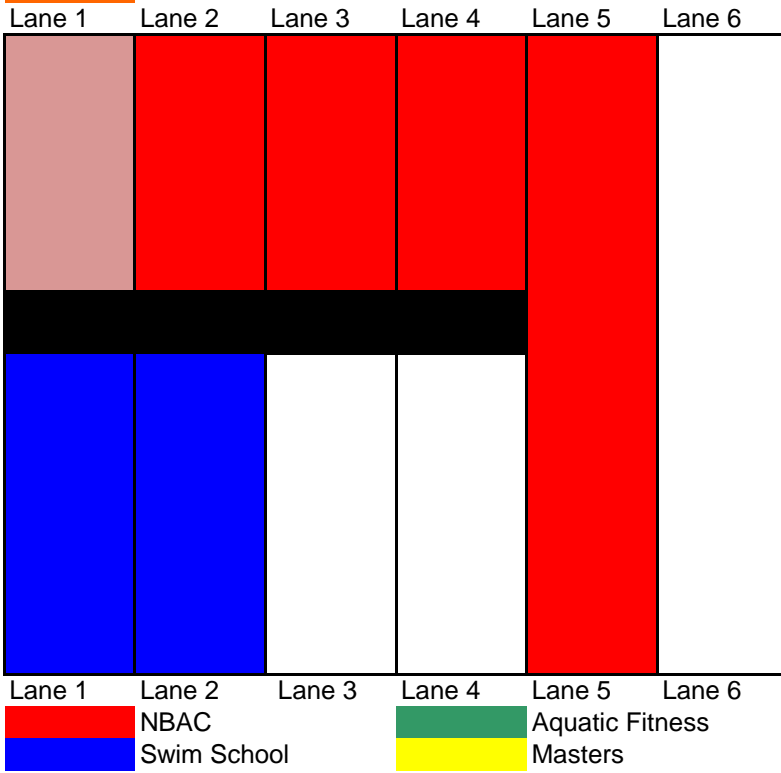

1:00 PM

Lane 1	Lane 2	Lane 3	Lane 4	Lane 5	Lane 6

Lane 1	Lane 2	Lane 3	Lane 4	Lane 5	Lane 6
	NBAC			Aquatic Fitness	
	Swim School			Masters	

1:30 PM

Lane 1	Lane 2	Lane 3	Lane 4	Lane 5	Lane 6
Lane 1	Lane 2	Lane 3	Lane 4	Lane 5	Lane 6
	NBAC			Aquatic Fitness	
	Swim School			Masters	

2:00 PM

Lane 1	Lane 2	Lane 3	Lane 4	Lane 5	Lane 6
	If L5 is not used			See L2 Note	
Lane 1	Lane 2	Lane 3	Lane 4	Lane 5	Lane 6
	NBAC			Aquatic Fitness	
	Swim School			Masters	

2:30 PM

3:00 PM

4:30 PM

5:00 PM

5:30 PM

6:00 PM

6:30 PM

Lane 1	Lane 2	Lane 3	Lane 4	Lane 5	Lane 6
Red	Red	Red	Red	White	White
Black				White	White
Blue	Blue	White	White	White	White

Lane 1 Lane 2 Lane 3 Lane 4 Lane 5 Lane 6

Red NBAC Green Aquatic Fitness
Blue Swim School Yellow Masters

7:00 PM

Lane 1	Lane 2	Lane 3	Lane 4	Lane 5	Lane 6
Red	Red	Red	Red	White	White
Black				White	White
White	White	White	White	White	White

Lane 1 Lane 2 Lane 3 Lane 4 Lane 5 Lane 6

Red NBAC Green Aquatic Fitness
Blue Swim School Yellow Masters