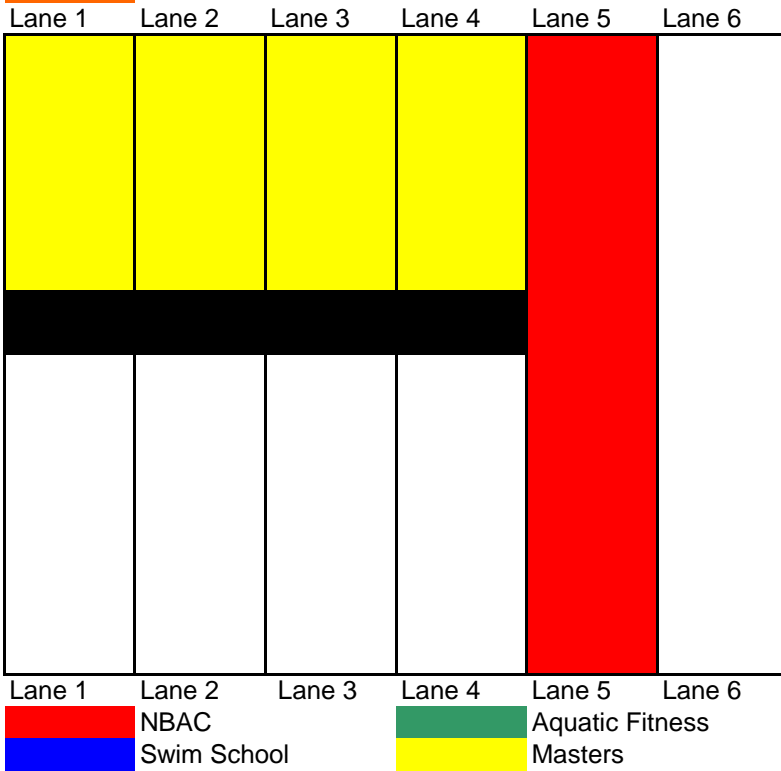

5:30 AM

Lane 1	Lane 2	Lane 3	Lane 4	Lane 5	Lane 6
				Start 5:45	
[Black Bar]					

Lane 1	Lane 2	Lane 3	Lane 4	Lane 5	Lane 6
	NBAC			Aquatic Fitness	
	Swim School			Masters	

6:00 AM

Lane 1	Lane 2	Lane 3	Lane 4	Lane 5	Lane 6
[Black Bar]					

Lane 1	Lane 2	Lane 3	Lane 4	Lane 5	Lane 6
	NBAC			Aquatic Fitness	
	Swim School			Masters	

6:30 AM

7:00 AM

7:30 AM

Lane 1	Lane 2	Lane 3	Lane 4	Lane 5	Lane 6
			Red	Red	
Black					
				Red	

Lane 1	Lane 2	Lane 3	Lane 4	Lane 5	Lane 6
Red	NBAC	Green	Aquatic Fitness		
Blue	Swim School	Yellow	Masters		

8:00 AM

Lane 1	Lane 2	Lane 3	Lane 4	Lane 5	Lane 6
			Red	Red	
Black					
				Red	

Lane 1	Lane 2	Lane 3	Lane 4	Lane 5	Lane 6
Red	NBAC	Green	Aquatic Fitness		
Blue	Swim School	Yellow	Masters		

8:30 AM

Lane 1	Lane 2	Lane 3	Lane 4	Lane 5	Lane 6
Lane 1	Lane 2	Lane 3	Lane 4	Lane 5	Lane 6
	NBAC			Aquatic Fitness	
	Swim School			Masters	