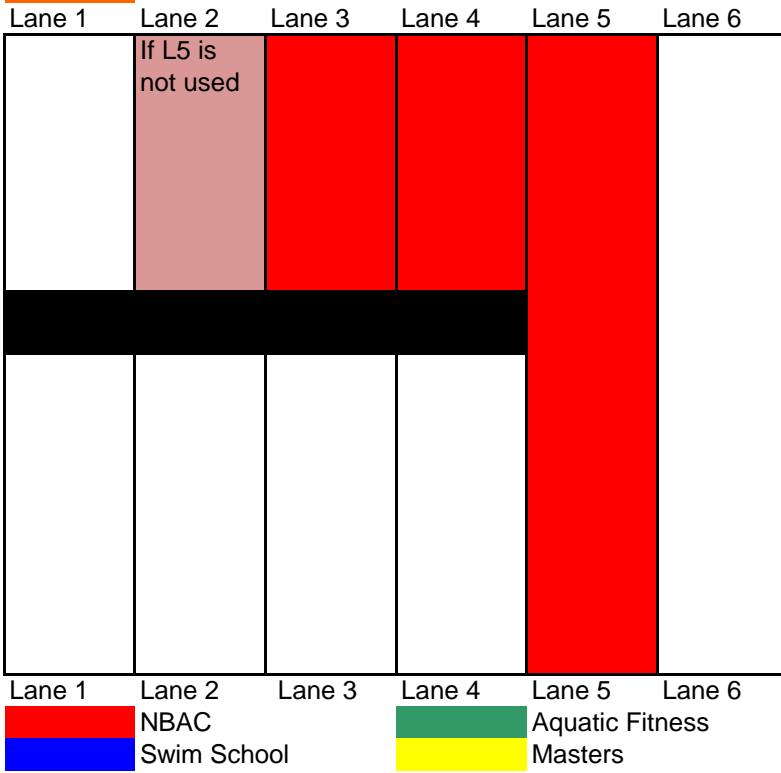

Legend:
NBAC (Red)
Swim School (Blue)
Aquatic Fitness (Green)
Masters (Yellow)

11:30 AM

Lane 1	Lane 2	Lane 3	Lane 4	Lane 5	Lane 6

Lane 1	Lane 2	Lane 3	Lane 4	Lane 5	Lane 6
	NBAC			Aquatic Fitness	
	Swim School			Masters	

12 Noon

Lane 1	Lane 2	Lane 3	Lane 4	Lane 5	Lane 6

Lane 1	Lane 2	Lane 3	Lane 4	Lane 5	Lane 6
	NBAC			Aquatic Fitness	
	Swim School			Masters	

12:30 PM

Lane 1	Lane 2	Lane 3	Lane 4	Lane 5	Lane 6

Lane 1	Lane 2	Lane 3	Lane 4	Lane 5	Lane 6
	NBAC			Aquatic Fitness	
	Swim School			Masters	

1:00 PM

Lane 1	Lane 2	Lane 3	Lane 4	Lane 5	Lane 6

Lane 1	Lane 2	Lane 3	Lane 4	Lane 5	Lane 6
	NBAC			Aquatic Fitness	
	Swim School			Masters	

1:30 PM

Lane 1	Lane 2	Lane 3	Lane 4	Lane 5	Lane 6
Lane 1	Lane 2	Lane 3	Lane 4	Lane 5	Lane 6
	NBAC			Aquatic Fitness	
	Swim School			Masters	

2:00 PM

Lane 1	Lane 2	Lane 3	Lane 4	Lane 5	Lane 6
	If L5 is not used			See L2 Note	
Lane 1	Lane 2	Lane 3	Lane 4	Lane 5	Lane 6
	NBAC			Aquatic Fitness	
	Swim School			Masters	

2:30 PM

3:00 PM

4:30 PM

5:00 PM