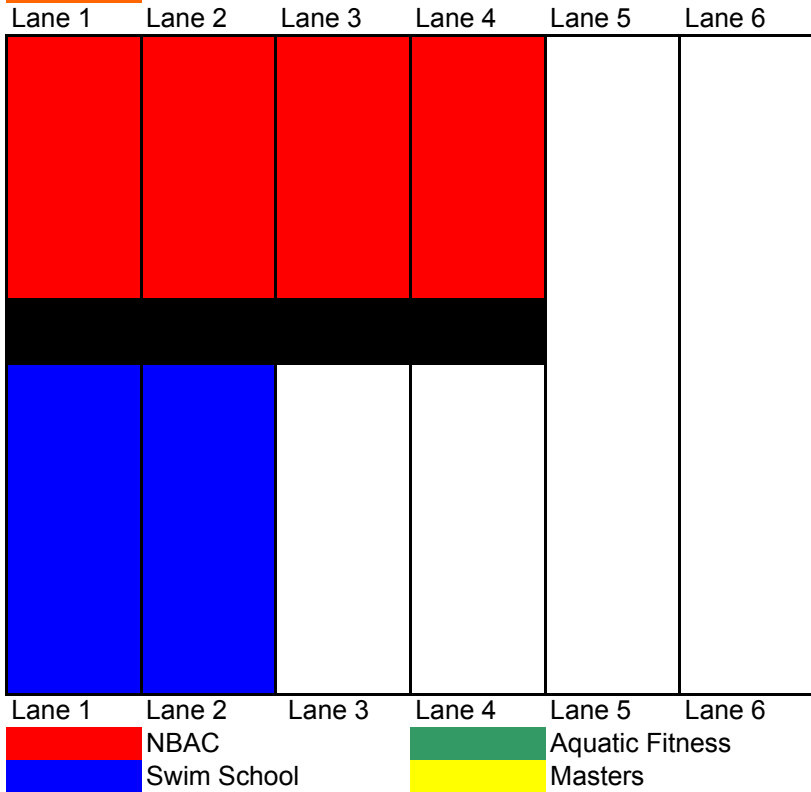

1:00 PM

Lane 1    Lane 2    Lane 3    Lane 4    Lane 5    Lane 6

Lane 1    Lane 2    Lane 3    Lane 4    Lane 5    Lane 6

 NBAC                       Aquatic Fitness  
 Swim School                       Masters

1:30 PM

Lane 1	Lane 2	Lane 3	Lane 4	Lane 5	Lane 6
Lane 1	Lane 2	Lane 3	Lane 4	Lane 5	Lane 6
	NBAC			Aquatic Fitness	
	Swim School			Masters	

2:00 PM

Lane 1	Lane 2	Lane 3	Lane 4	Lane 5	Lane 6
Possibly NBAC If used 5&6 OPEN		Definitely NBAC		Possibly NBAC If used 1&2 OPEN	
Lane 1	Lane 2	Lane 3	Lane 4	Lane 5	Lane 6
	NBAC			Aquatic Fitness	
	Swim School			Masters	

3:30 PM

4:00 PM

4:30 PM

Lane 1	Lane 2	Lane 3	Lane 4	Lane 5	Lane 6
Red	Red	Red	Red	White	White
Black				White	White
Blue	Blue	White	White	White	White

Lane 1	Lane 2	Lane 3	Lane 4	Lane 5	Lane 6
Red	NBAC		Green	Aquatic Fitness	
Blue	Swim School		Yellow	Masters	