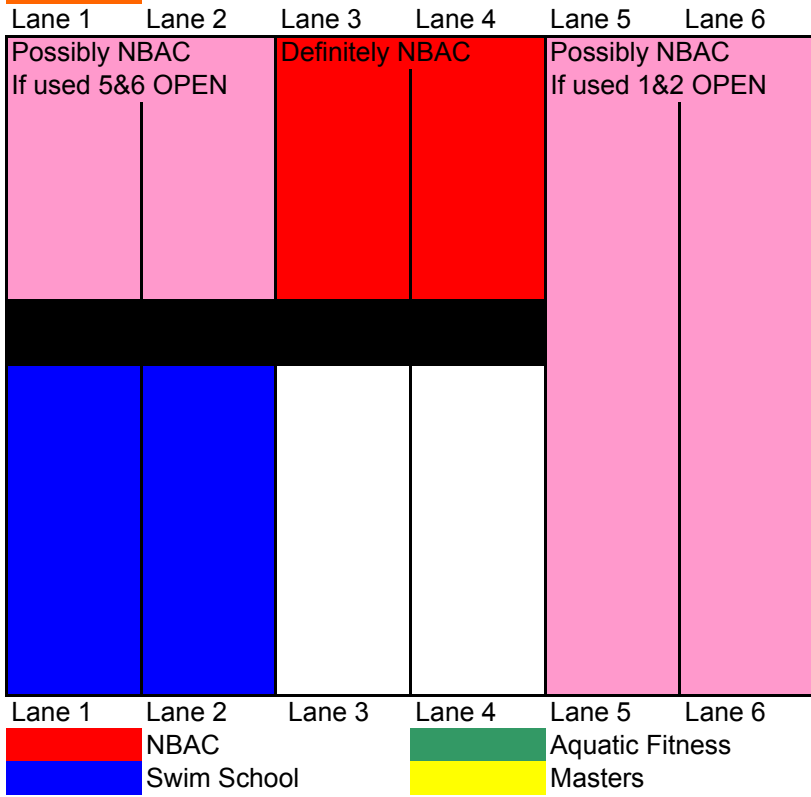

1:00 PM

Lane 1    Lane 2    Lane 3    Lane 4    Lane 5    Lane 6

Lane 1    Lane 2    Lane 3    Lane 4    Lane 5    Lane 6

 NBAC                       Aquatic Fitness  
 Swim School                       Masters

1:30 PM

Lane 1	Lane 2	Lane 3	Lane 4	Lane 5	Lane 6
Lane 1	Lane 2	Lane 3	Lane 4	Lane 5	Lane 6
	NBAC			Aquatic Fitness	
	Swim School			Masters	

2:00 PM

Lane 1	Lane 2	Lane 3	Lane 4	Lane 5	Lane 6
Possibly NBAC If used 5&6 OPEN		Definitely NBAC		Possibly NBAC If used 1&2 OPEN	
Lane 1	Lane 2	Lane 3	Lane 4	Lane 5	Lane 6
	NBAC			Aquatic Fitness	
	Swim School			Masters	

3:30 PM

4:00 PM

4:30 PM

Lane 1	Lane 2	Lane 3	Lane 4	Lane 5	Lane 6
Red	Red	Red	Red	White	White
Black				White	White
Blue	Blue	White	White	White	White

Lane 1	Lane 2	Lane 3	Lane 4	Lane 5	Lane 6
Red	NBAC		Green	Aquatic Fitness	
Blue	Swim School		Yellow	Masters	