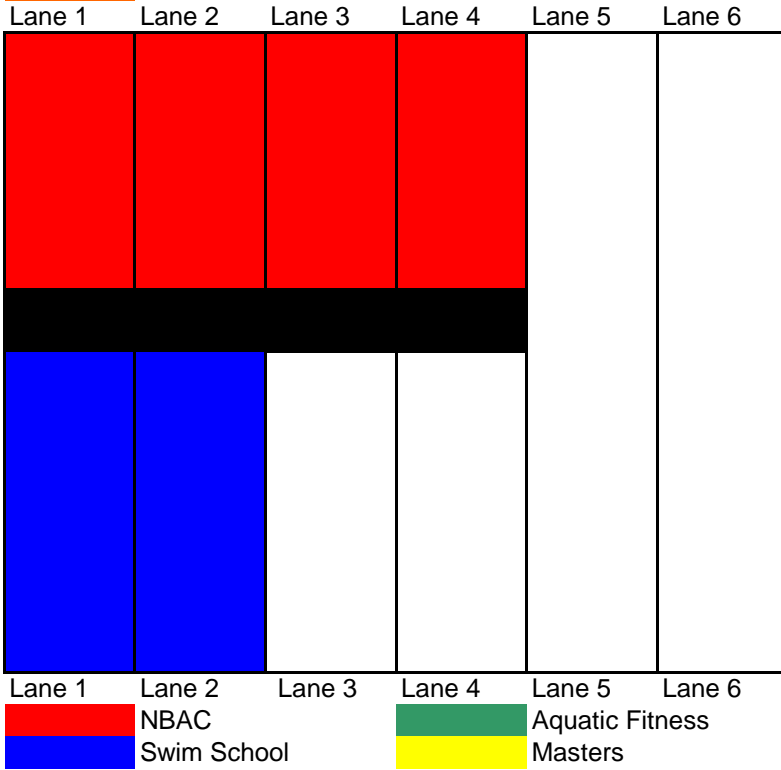

1:30 PM

Lane 1	Lane 2	Lane 3	Lane 4	Lane 5	Lane 6

Lane 1	Lane 2	Lane 3	Lane 4	Lane 5	Lane 6
	NBAC			Aquatic Fitness	
	Swim School			Masters	

2:00 PM

Lane 1	Lane 2	Lane 3	Lane 4	Lane 5	Lane 6

Lane 1	Lane 2	Lane 3	Lane 4	Lane 5	Lane 6
	NBAC			Aquatic Fitness	
	Swim School			Masters	

2:30 PM

Lane 1	Lane 2	Lane 3	Lane 4	Lane 5	Lane 6

Lane 1	Lane 2	Lane 3	Lane 4	Lane 5	Lane 6
	NBAC			Aquatic Fitness	
	Swim School			Masters	

3:00 PM

Lane 1	Lane 2	Lane 3	Lane 4	Lane 5	Lane 6

Lane 1	Lane 2	Lane 3	Lane 4	Lane 5	Lane 6
	NBAC			Aquatic Fitness	
	Swim School			Masters	

4:30 PM

5:00 PM

5:30 PM

6:00 PM

6:30 PM

Lane 1	Lane 2	Lane 3	Lane 4	Lane 5	Lane 6
Red	Red	Red	Red	White	White
Black				White	White
Blue	Blue	White	White	White	White

Lane 1 Lane 2 Lane 3 Lane 4 Lane 5 Lane 6

Red NBAC Green Aquatic Fitness
Blue Swim School Yellow Masters

7:00 PM

Lane 1	Lane 2	Lane 3	Lane 4	Lane 5	Lane 6
Red	Red	Red	Red	White	White
Black				White	White
White	Red	Red	White	White	White

Lane 1 Lane 2 Lane 3 Lane 4 Lane 5 Lane 6