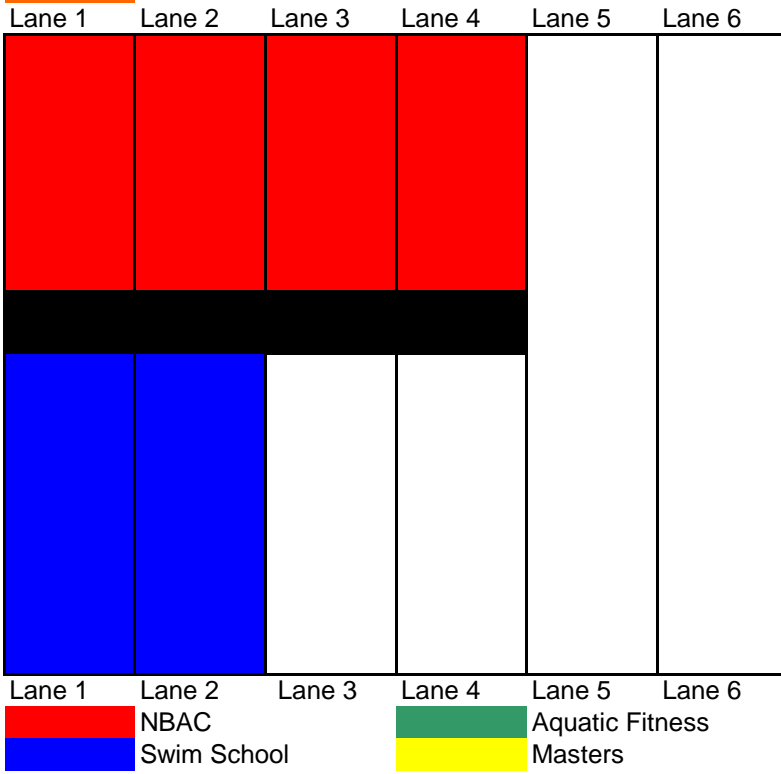

2:30 PM

Lane 1	Lane 2	Lane 3	Lane 4	Lane 5	Lane 6

Lane 1	Lane 2	Lane 3	Lane 4	Lane 5	Lane 6
	NBAC			Aquatic Fitness	
	Swim School			Masters	

3:00 PM

Lane 1	Lane 2	Lane 3	Lane 4	Lane 5	Lane 6

Lane 1	Lane 2	Lane 3	Lane 4	Lane 5	Lane 6
	NBAC			Aquatic Fitness	
	Swim School			Masters	

4:30 PM

5:00 PM

5:30 PM

6:00 PM

6:30 PM

Lane 1	Lane 2	Lane 3	Lane 4	Lane 5	Lane 6
Red	Red	Red	Red	White	White
Black				White	White
Blue	Blue	White	White	White	White

Lane 1 Lane 2 Lane 3 Lane 4 Lane 5 Lane 6

Red NBAC Green Aquatic Fitness
Blue Swim School Yellow Masters

7:00 PM

Lane 1	Lane 2	Lane 3	Lane 4	Lane 5	Lane 6
Red	Red	Red	Red	White	White
Black				White	White
White	Red	Red	White	White	White

Lane 1 Lane 2 Lane 3 Lane 4 Lane 5 Lane 6

Red NBAC Green Aquatic Fitness
Blue Swim School Yellow Masters

7:30 PM

Lane 1	Lane 2	Lane 3	Lane 4	Lane 5	Lane 6
Red	Red	Red	Red	White	White
Black				White	White
White	Red	Red	White	White	White

Lane 1 Lane 2 Lane 3 Lane 4 Lane 5 Lane 6