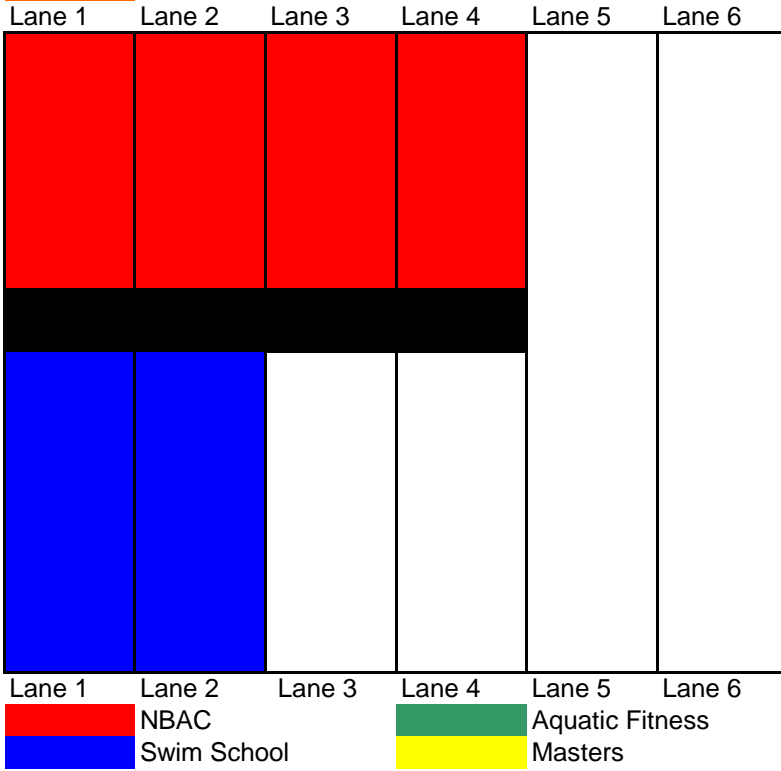

1:30 PM

Lane 1	Lane 2	Lane 3	Lane 4	Lane 5	Lane 6

Lane 1	Lane 2	Lane 3	Lane 4	Lane 5	Lane 6
	NBAC			Aquatic Fitness	
	Swim School			Masters	

2:00 PM

Lane 1	Lane 2	Lane 3	Lane 4	Lane 5	Lane 6

Lane 1	Lane 2	Lane 3	Lane 4	Lane 5	Lane 6
	NBAC			Aquatic Fitness	
	Swim School			Masters	

2:30 PM

Lane 1	Lane 2	Lane 3	Lane 4	Lane 5	Lane 6

Lane 1	Lane 2	Lane 3	Lane 4	Lane 5	Lane 6
	NBAC			Aquatic Fitness	
	Swim School			Masters	

3:00 PM

Lane 1	Lane 2	Lane 3	Lane 4	Lane 5	Lane 6

Lane 1	Lane 2	Lane 3	Lane 4	Lane 5	Lane 6
	NBAC			Aquatic Fitness	
	Swim School			Masters	

4:30 PM

5:00 PM

5:30 PM

6:00 PM

6:30 PM

Lane 1	Lane 2	Lane 3	Lane 4	Lane 5	Lane 6
Red	Red	Red	Red	White	White
Black				White	White
Blue	Blue	White	White	White	White

Lane 1 Lane 2 Lane 3 Lane 4 Lane 5 Lane 6

Red NBAC Green Aquatic Fitness
Blue Swim School Yellow Masters

7:00 PM

Lane 1	Lane 2	Lane 3	Lane 4	Lane 5	Lane 6
Red	Red	Red	Red	White	White
Black				White	White
White	Red	Red	White	White	White

Lane 1 Lane 2 Lane 3 Lane 4 Lane 5 Lane 6