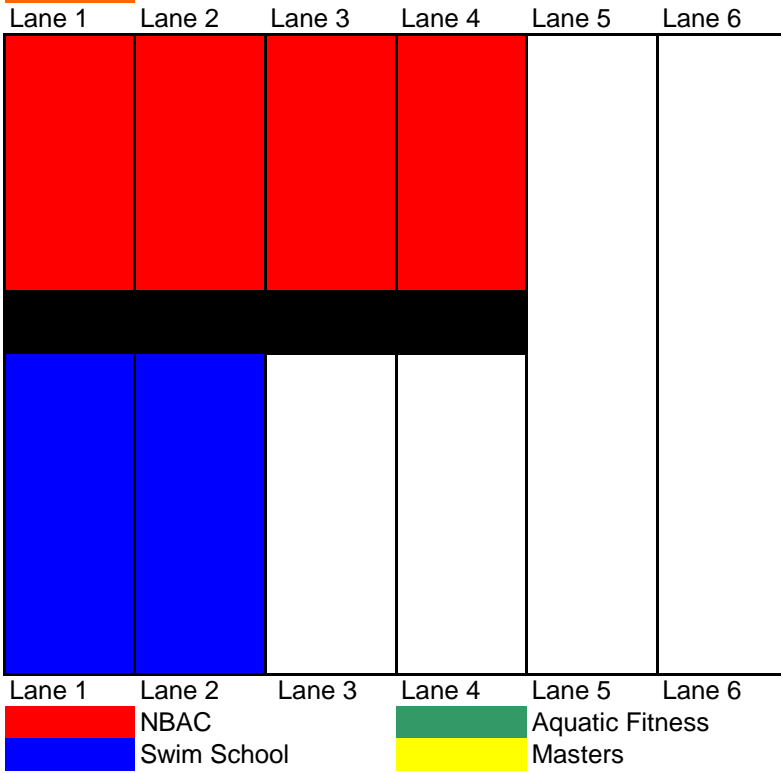

1:30 PM

Lane 1	Lane 2	Lane 3	Lane 4	Lane 5	Lane 6

Lane 1	Lane 2	Lane 3	Lane 4	Lane 5	Lane 6
	NBAC			Aquatic Fitness	
	Swim School			Masters	

2:00 PM

Lane 1	Lane 2	Lane 3	Lane 4	Lane 5	Lane 6

Lane 1	Lane 2	Lane 3	Lane 4	Lane 5	Lane 6
	NBAC			Aquatic Fitness	
	Swim School			Masters	

2:30 PM

Lane 1	Lane 2	Lane 3	Lane 4	Lane 5	Lane 6

Lane 1	Lane 2	Lane 3	Lane 4	Lane 5	Lane 6
	NBAC			Aquatic Fitness	
	Swim School			Masters	

3:00 PM

Lane 1	Lane 2	Lane 3	Lane 4	Lane 5	Lane 6

Lane 1	Lane 2	Lane 3	Lane 4	Lane 5	Lane 6
	NBAC			Aquatic Fitness	
	Swim School			Masters	

4:30 PM

5:00 PM

5:30 PM

6:00 PM

6:30 PM

Lane 1	Lane 2	Lane 3	Lane 4	Lane 5	Lane 6
Red	Red	Red	Red	White	White
Black				White	White
Blue	Blue	White	White	White	White

Lane 1 Lane 2 Lane 3 Lane 4 Lane 5 Lane 6

Red NBAC Green Aquatic Fitness
Blue Swim School Yellow Masters

7:00 PM

Lane 1	Lane 2	Lane 3	Lane 4	Lane 5	Lane 6
Red	Red	Red	Red	White	White
Black				White	White
White	Red	Red	White	White	White

Lane 1 Lane 2 Lane 3 Lane 4 Lane 5 Lane 6