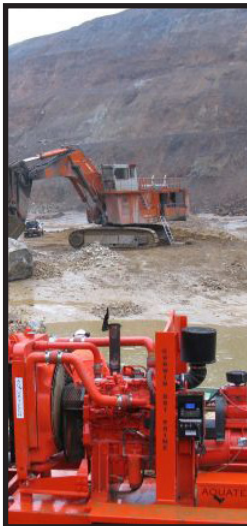

Tired of Refueling?