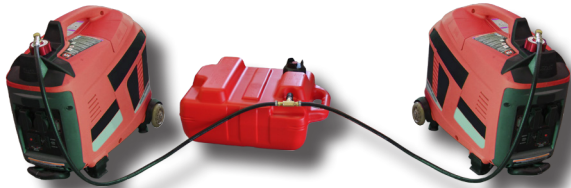

Own a Generator?

The **B.E.R.G.** System proprietary plug and play system will have you up and running in minutes.

EXTENDED RUN TIME

B.E.R.G.S. I *

Complete Assembly Includes Tank. This System Is Designed To Run One Generator. Can Be Converted To A Dual.

Item# HND1.2000iS

B.E.R.G.S. II *

Complete Assembly Includes Tank. Dual System Is Designed To Run Two Generators Utilizing One Tank

Item# HND1.2000iD

B.E.R.G.S. CLAM *

Complete Assembly Tank Not Included. The Clam Is Used With A Compatible Tank Or When Converting A Single To A Dual.

Item# HND1.2CS

B.E.R.G.S. III **

Complete Assembly Includes Tank. B.E.R.G. III System Is designed To Run Most Industrial Size Generators & Pumps. Ideal For Extending Run Time When Application Costs Become A Premium.