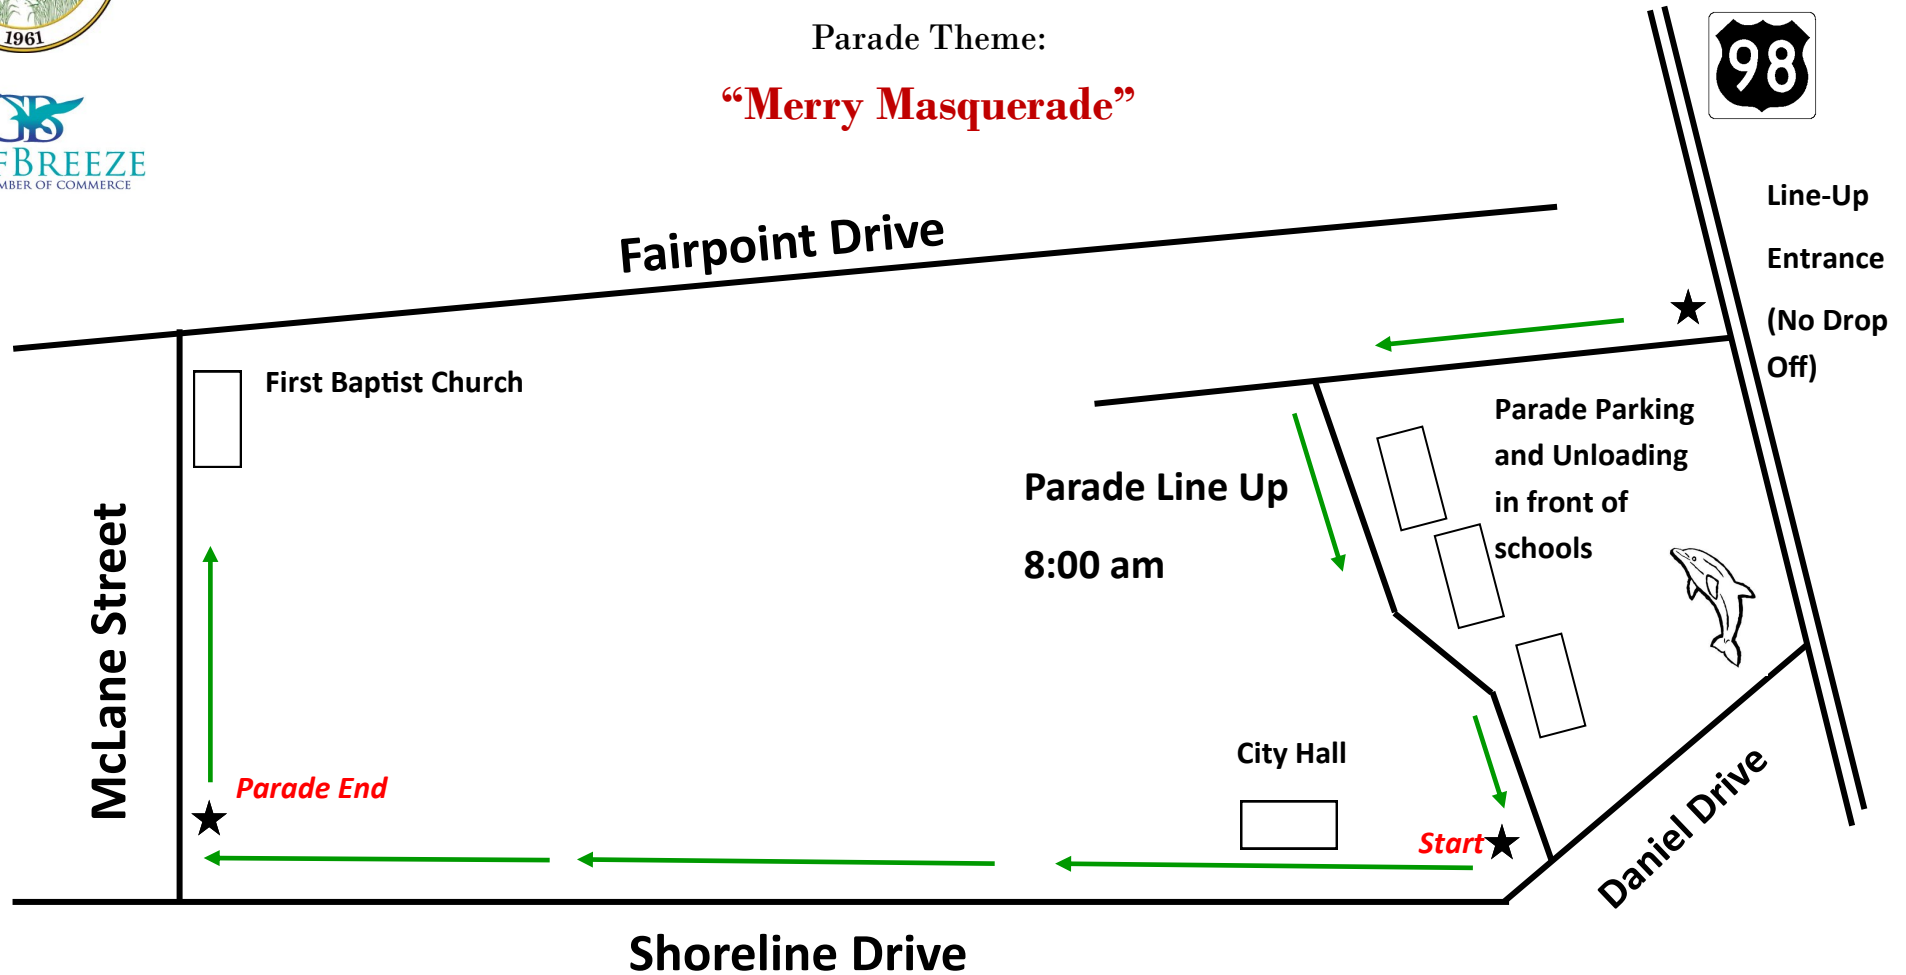

2016 Gulf Breeze Holiday Parade

Saturday, December 3, 2016, 10:00 AM

Parade Theme:

“Merry Masquerade”

- Parade line-up begins at 8:00 AM
- For safety, official parade vehicles are only allowed in the line-up area
- Parking and unloading for parade participants is allowed in front of the schools