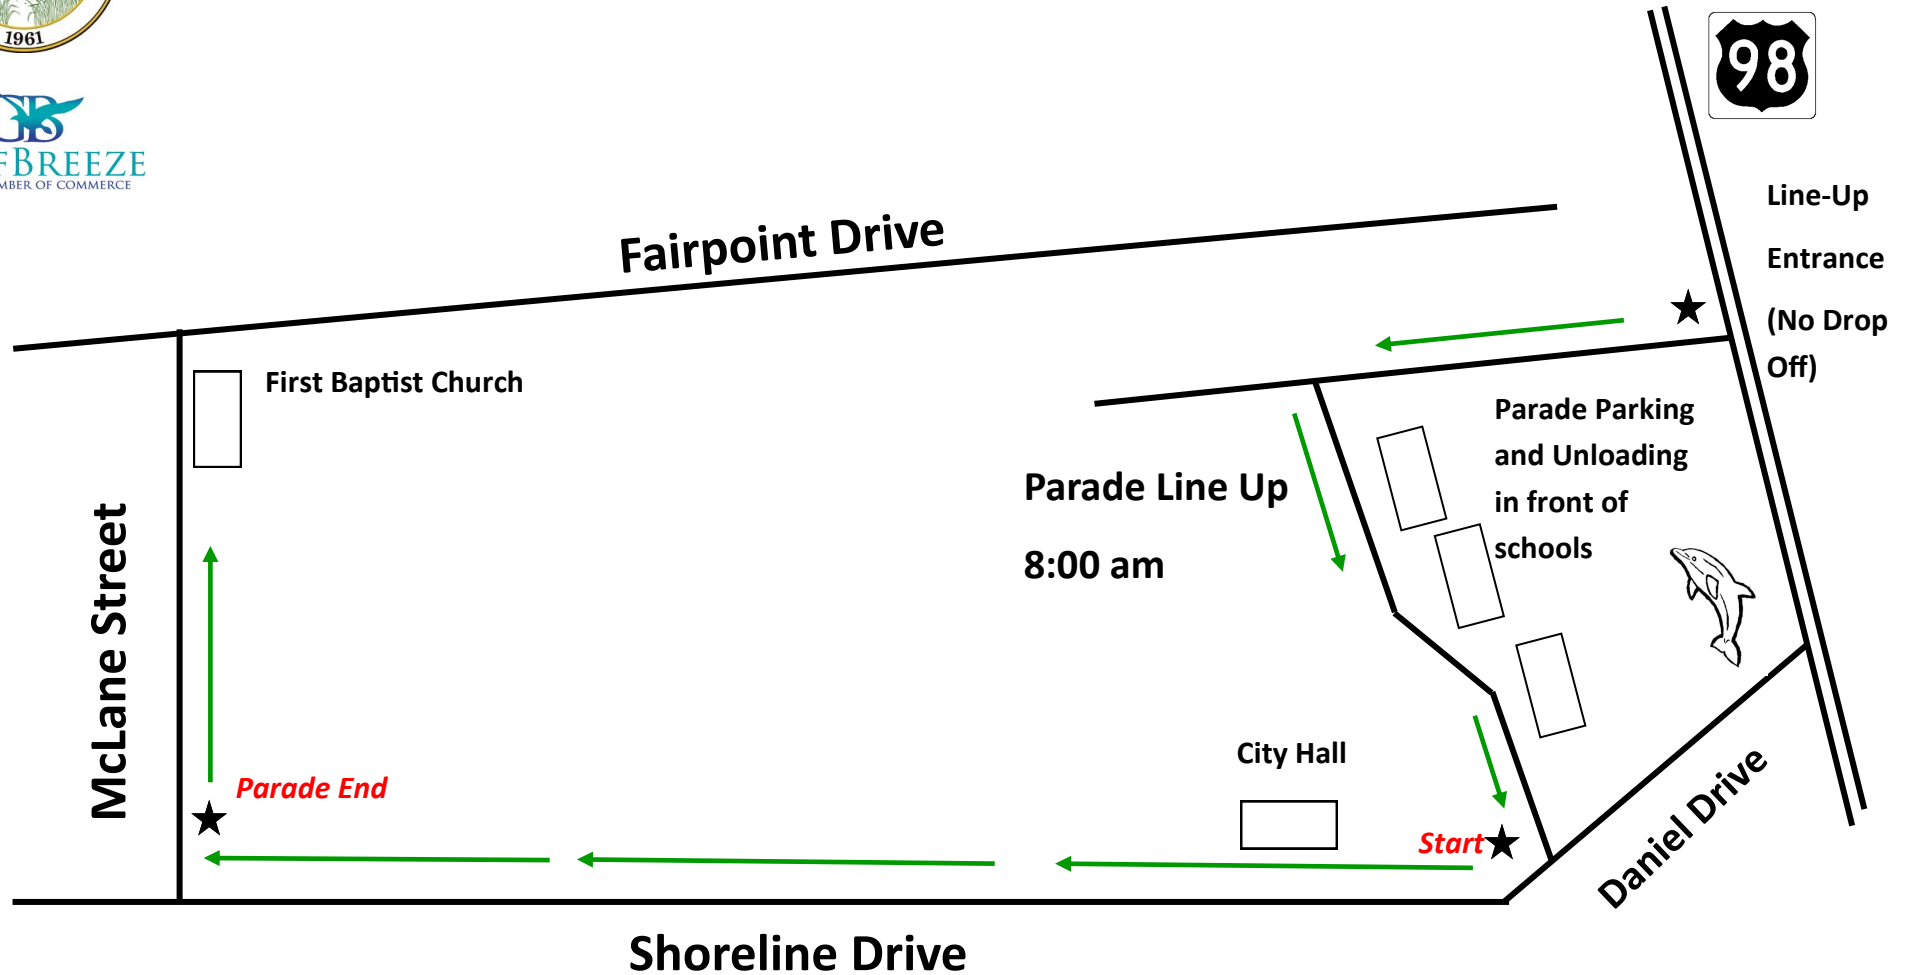

2017 Gulf Breeze Holiday Parade

Saturday, December 2, 2017, 10:00 AM

- Parade line-up begins at 8:00 AM
- For safety, official parade vehicles are only allowed in the line-up area
- Parking and unloading for parade participants is allowed in front of the schools