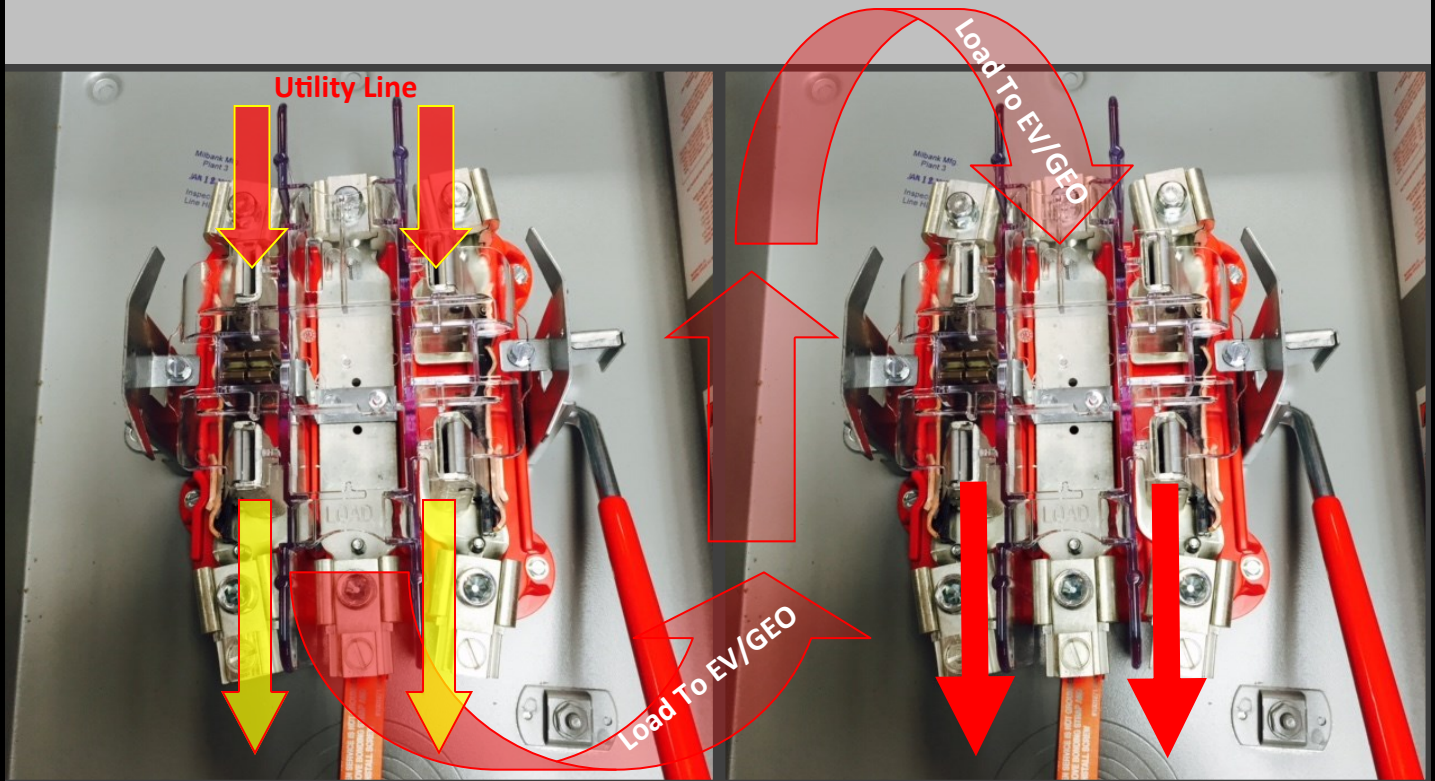

EV Charging Geothermal Wire Diagram

****2S By-Pass Sockets****

Load

EV or GEO

House Panel

Double Lug— Load Side House Panel

To

Line Side— Geo/EV

This exact model lug not required

*** All wiring must meet the National Electrical Code and be inspected by the state electrical inspector before ERMU will install meter.**