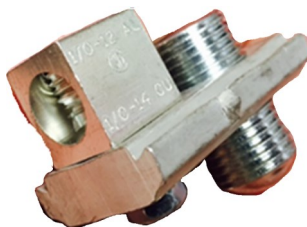

EV Charging Geothermal Wire Diagram

****2S By-Pass Sockets****

Load

EV or GEO

House Panel

Double Lug— Load Side House Panel

To

Line Side— Geo/EV

This exact model lug not required

*** All wiring must meet the National Electrical Code and be inspected by the state electrical inspector before ERMU will install meter.**