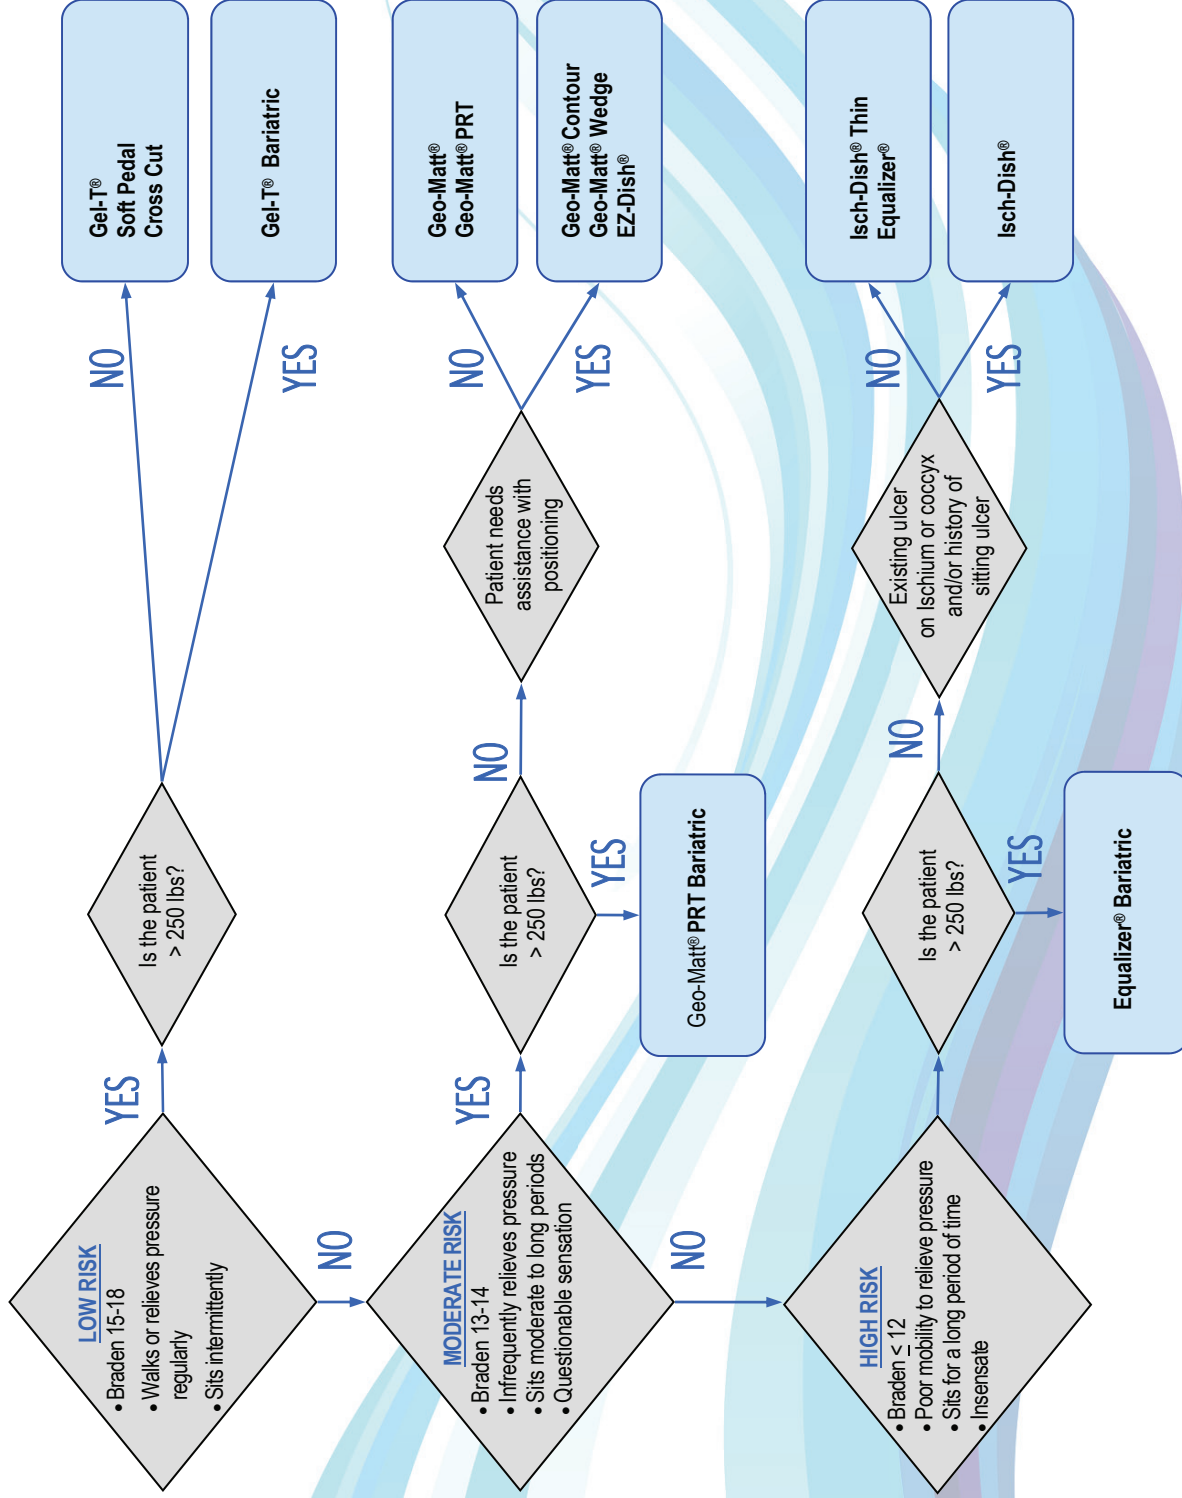

SEATING TISSUE LOAD MANAGEMENT ALGORITHM

Seat/Back Combination Products for Prevention with Positioning
LOW to MODERATE risk

Short Wave®
Seat and Back Cushion

Geo-Wave®
Specialty Chair Cushion

Note: This algorithm is meant as a guide, and is not a substitute for clinical judgment. Regardless of product selection, a full assessment of skin status and repositioning is required according to best clinical practice.