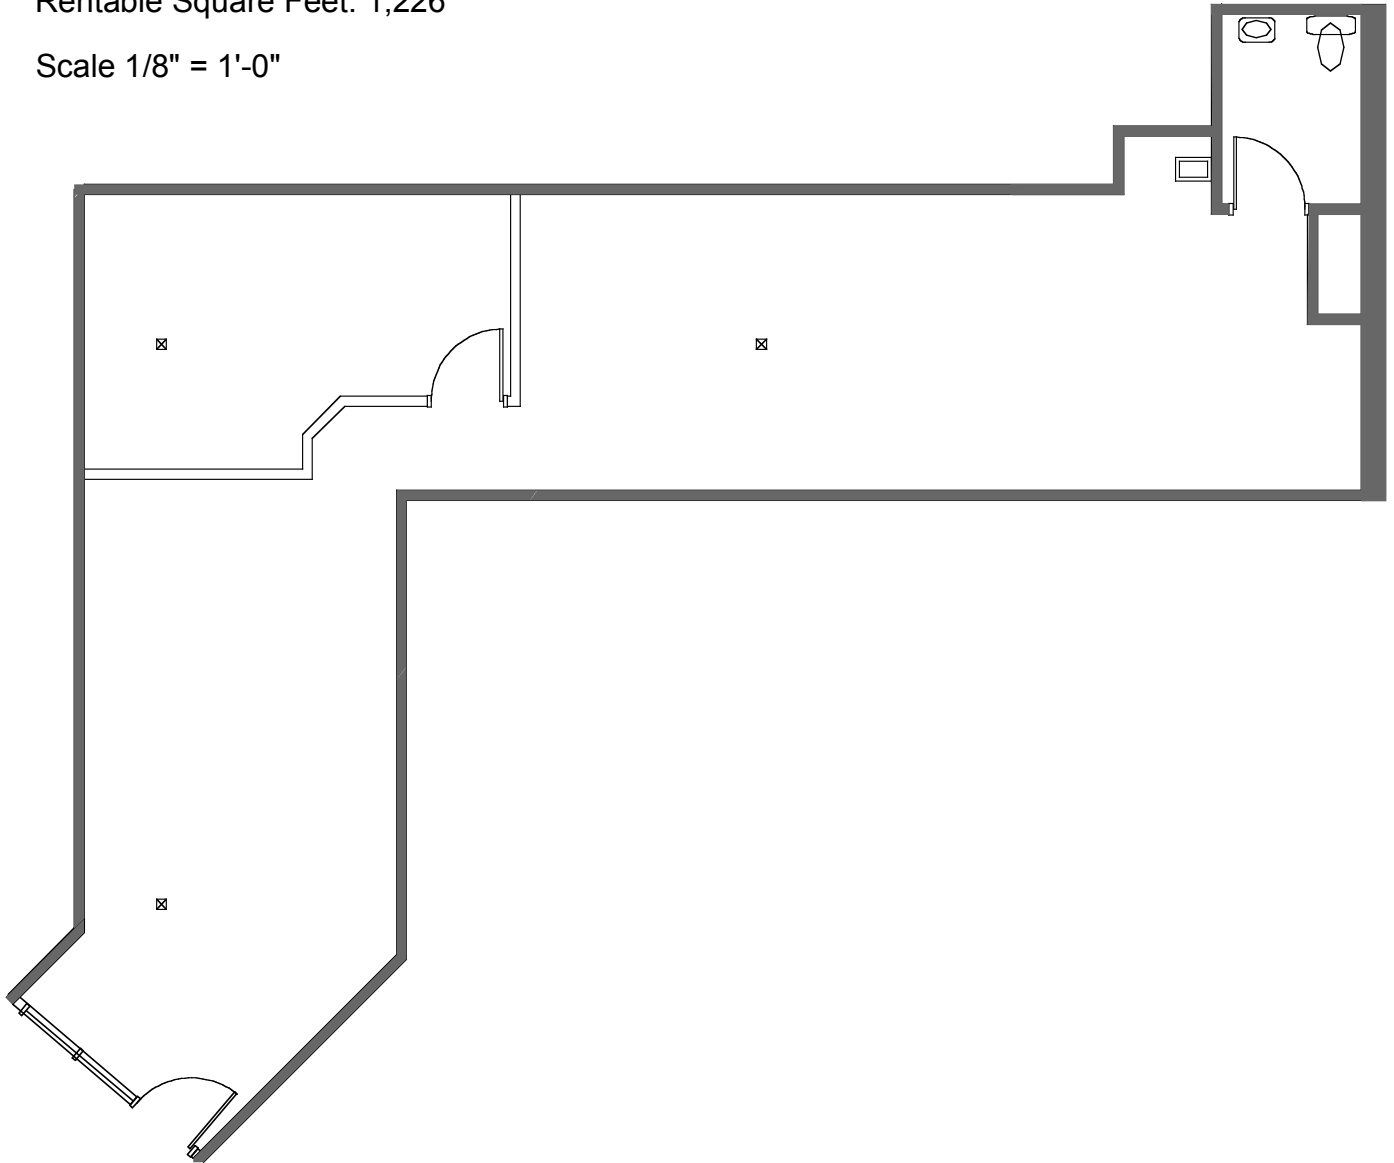

YANKEE SQUARE SHOPPING CENTER II

1472 Yankee Doodle Road

Eagan, MN 55122

Rentable Square Feet: 1,226

Scale 1/8" = 1'-0"

MFC

PROPERTIES CORPORATION

MFC Properties Corporation
Yankee Square Office II
3470 Washington Drive, Suite 102
Eagan, MN 55122