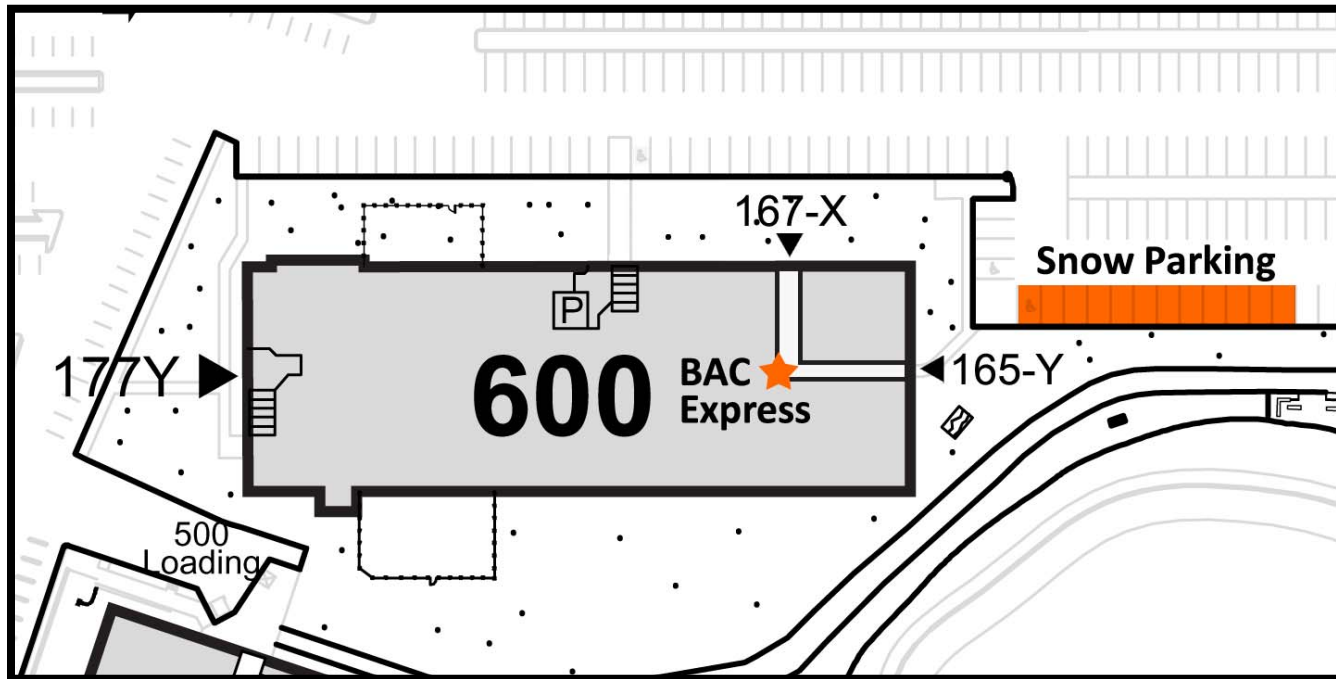

Winter Towing Notice for BAC Express Members and Staff

To help facilitate snow removal operations and avoid unnecessary towing, all patrons and staff present at BAC Express' facility between 7:00 PM and 7:00 AM are required to park in the "Snow Parking" location designated below, or in one of Cummings Center's three covered parking garages. Vehicles parked in any other location are subject to towing at the owner's expense. Thank you for your careful cooperation.