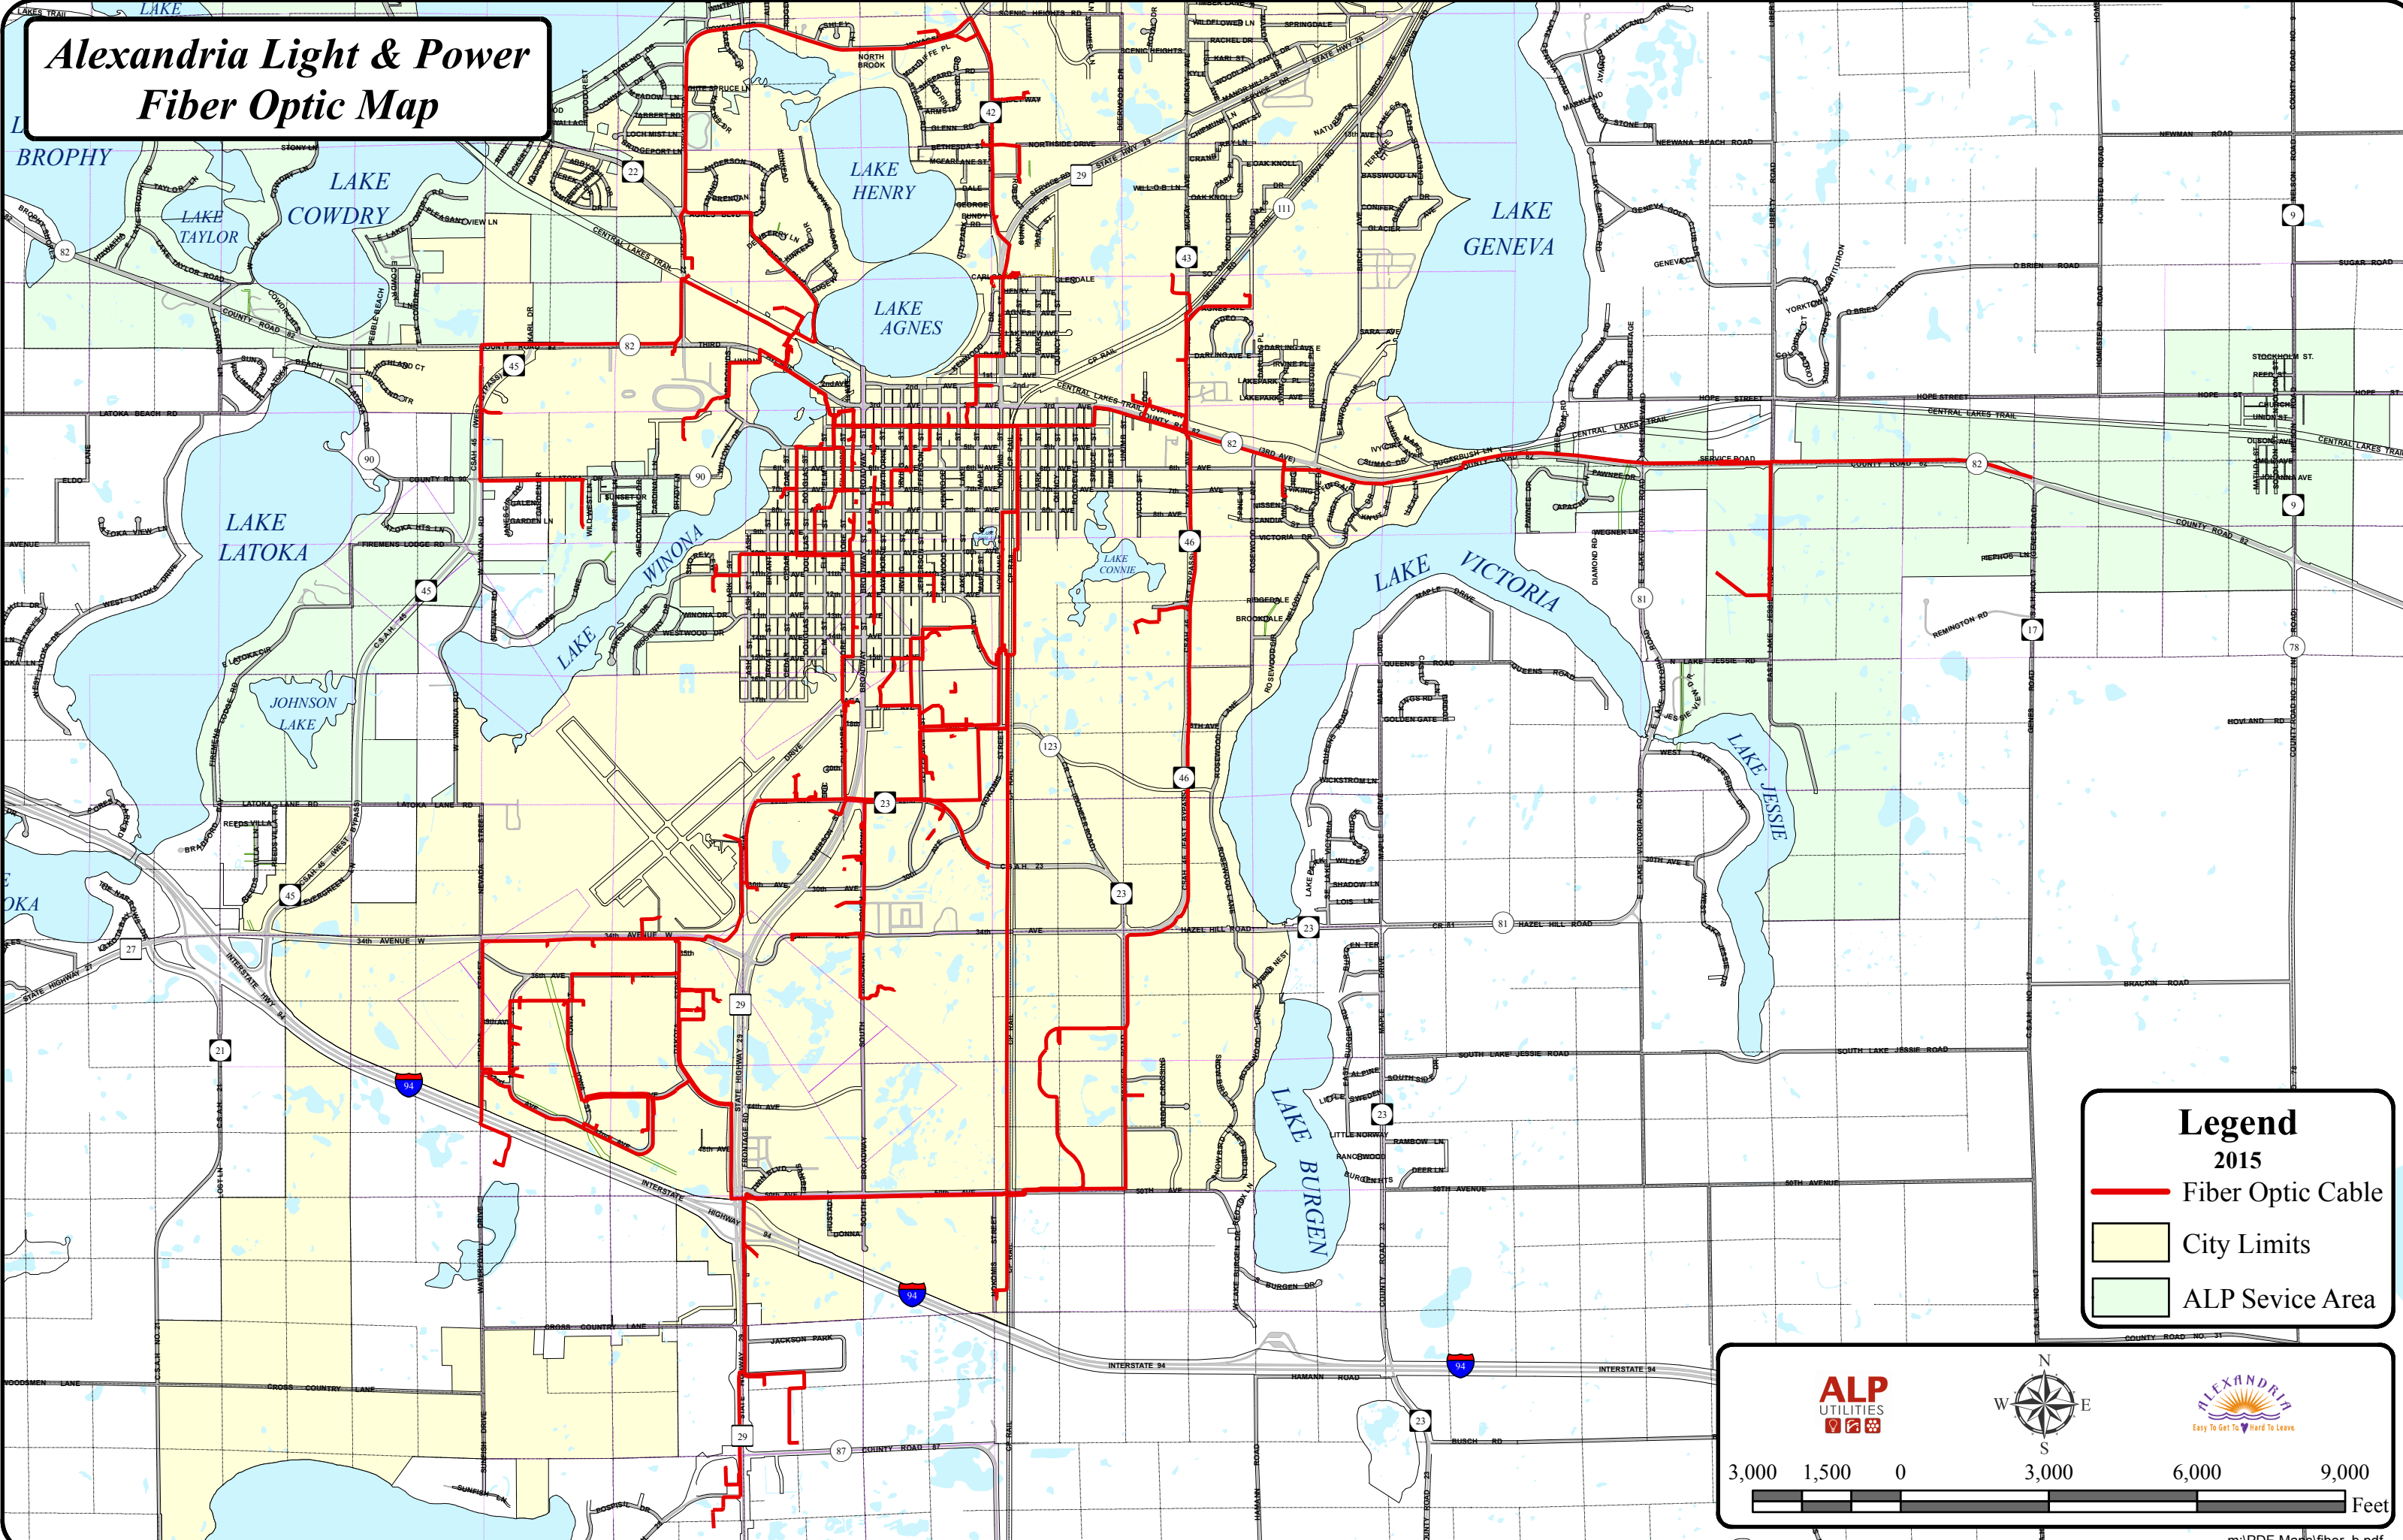

Alexandria Light & Power Fiber Optic Map

Legend
2015

-  Fiber Optic Cable
-  City Limits
-  ALP Service Area

3,000 1,500 0 3,000 6,000 9,000 Feet

m:\PDF Maps\fiber_b.pdf