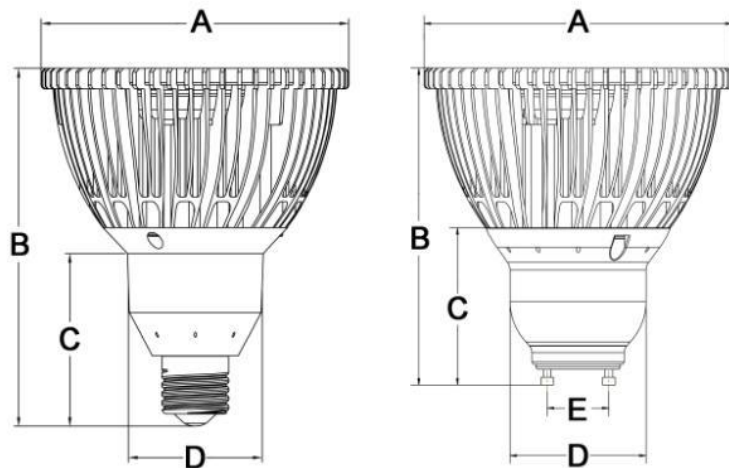

PETER MILLARD

SALON LIGHTING

33 Rockland Park Ave,
Tappan, NY 10983
Ph.888.960.7675

www.BeautySalonLighting.com

Product No. PM-LED-P38TR

Outline Dimensions		
Parameter	PAR38 E26	PAR38 GU24
A	120 mm	120 mm
B	139 mm	126 mm
C	67 mm	61 mm
D	52 mm	53 mm
E	N/A mm	24 mm

Performance Rating		
Parameter	Value	Unit
Power	21	W
Input Voltage	110	VAC
CCT	Custom Color Temperature	K
Lumen Output	870	lm
Beam Angle	40	deg
CRI	80	N/A

Features
* Designed to be a direct retrofit for PAR38 lighting fixtures
* Low power consumption. 21W LED lamp is a true 75W halogen replacement
* Wide selection of beam angles and color temperatures. Available in black or silver.
* RoHS compliant. UV and IR free
* Available in both dimmable and non-dimmable versions